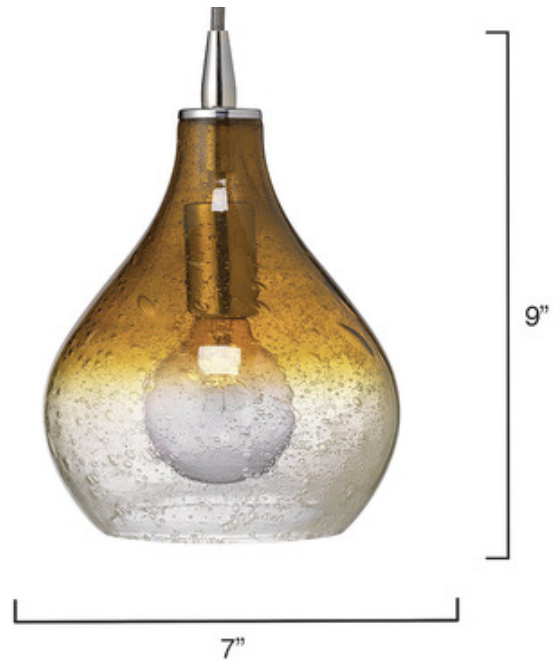

BRAND

Jamie Young Company

DESCRIPTION

Small Curved pendant features a gradient glass shade in amber, aqua, or celadon. Includes silver mesh cord and ceiling cap. Available in a small and large size option. Includes 8 foot cord. One 40 watt, 120 volt, A19 medium base incandescent lamp not included. General light distribution. 7 inch diameter x 9 inch height.

SHADE COLOR	Amber
BODY FINISH	Silver
WATTAGE	40W
DIMMER	N/A
DIMENSIONS	7"W x 9"H
BULB NOT INCLUDED	
LAMP	1 x A19/Medium (E26)/40W/120V Incandescent 1 x A19/Medium (E26)/120V LED

SPEC #

JYC63457

COMPANY

PROJECT