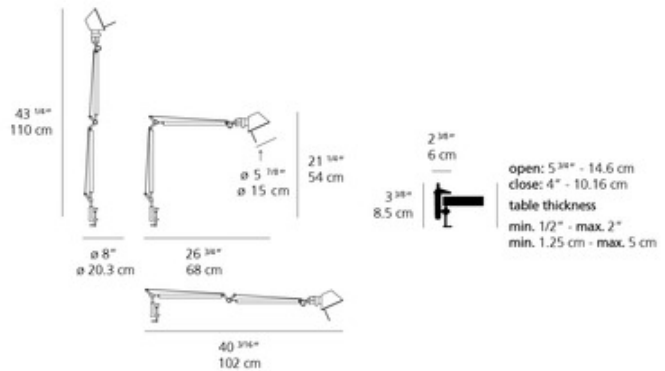

Tolomeo Mini Desk Lamp with Clamp

Designer: Michele De Lucchi & Giancarlo Fassina

Description:

Tolomeo Mini Desk Lamp with Clamp features a fully adjustable arm and a 360 degree tiltable and rotatable diffuser. Available in White, Black, or Aluminum. One 100 watt max 120 volt medium base bulb is required, but not included. 6 inch diameter diffuser with incorporated on/off switch. Includes clamp. 26.75 inch depth x 21.25 inch height x 40.2 inch maximum extended arm. UL listed.

Shown in: Aluminum

List Price: \$281.25
Our Price: \$225.00

Shade Color: N/A
Body Finish: Aluminum
Lamp: 1 x A19/Medium (E26)/72W/120V Incandescent
Wattage: 72W
Dimmer: Incandescent
Dimensions: 40.3"L x 21.25"H x 26.75"D