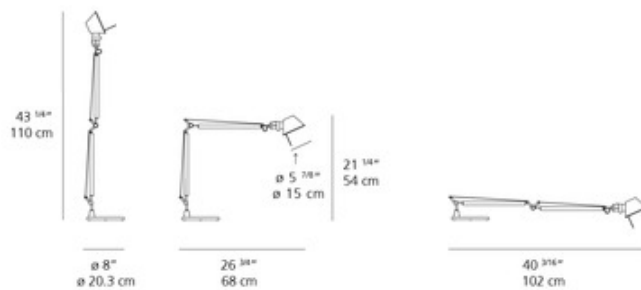

# Tolomeo LED Mini Desk Lamp

**Designer:** Michele De Lucchi & Giancarlo Fassina

**Description:**

Tolomeo LED Mini Desk Lamp features a fully adjustable arm in extruded aluminum. Joints, tension control knobs, and mountings are polished die-cast aluminum and cables are stainless steel. Integrated 10 watt 120 volt LED light source. Dimmer switch incorporated on head. Diffuser rotatable 90 degrees. 8 inch base width x 21.24-43.25 inch adjustable height x 26.75 inch maximum depth x 40.2 inch maximum length. UL listed.

Shown in: Aluminum / Aluminum

**List Price:** \$543.75  
**Our Price:** \$435.00

**Shade Color:** Aluminum  
**Body Finish:** Aluminum  
**Lamp:** 1 x LED/10W/120V LED  
**Wattage:** 10W  
**Dimmer:** Included  
**Dimensions:** 40.2"L x 21.25"H x 8"W x 26.75"D

**Technical Information**

**Luminous Flux:** 357 lumens  
**Lumens/Watt:** 35.70  
**Lamp Color:** 3000 K  
**Color Rendering:** 80 CRI  
**Lamp Life:** 50000 hours

Product Number: <b>ART63488</b>			
Company:		Fixture Type:	Date: Apr 25, 2018
Project:		Approved By:	