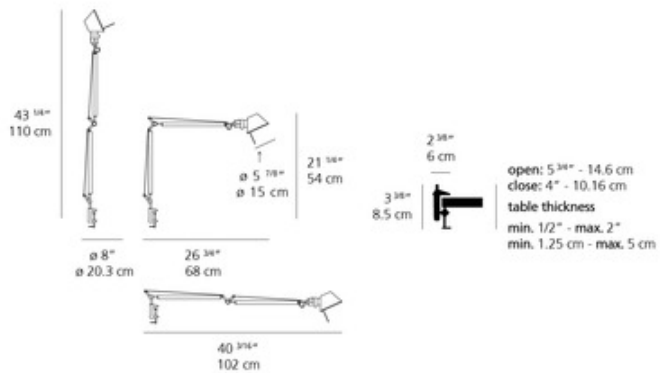

Tolomeo LED Mini Desk Lamp with Clamp

Designer: Michele De Lucchi & Giancarlo Fassina

Description:

Tolomeo LED Mini Desk Lamp with Clamp features a fully adjustable arm and a 360 degree tiltable and rotatable diffuser. Available in Aluminum. Integrated 9 watt 120 volt LED light source. Incorporated dimmer switch on head. Includes clamp. 26.75 inch depth x 21.25 inch height x 40.2 inch maximum extended arm. UL listed.

Shown in: Aluminum / Aluminum

List Price: \$475.00
Our Price: \$380.00

Shade Color: Aluminum
Body Finish: Aluminum
Lamp: 1 x LED/9W/120V LED
Wattage: 9W
Dimmer: Included
Dimensions: 40.3"L x 21.25"H x 26.75"D

Technical Information

Luminous Flux: 358 lumens
Lumens/Watt: 39.78
Lamp Color: 3000 K
Color Rendering: 80 CRI
Lamp Life: 50000 hours

Product Number: ART63489			
Company:		Fixture Type:	Date: Apr 23, 2018
Project:		Approved By:	