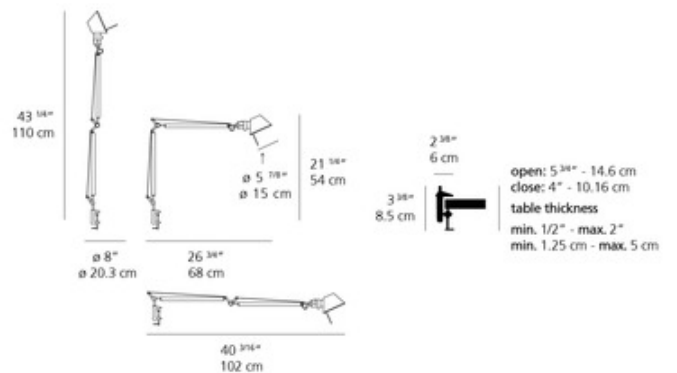

COMPANY	PROJECT	FIXTURE TYPE	APPROVED BY	DATE