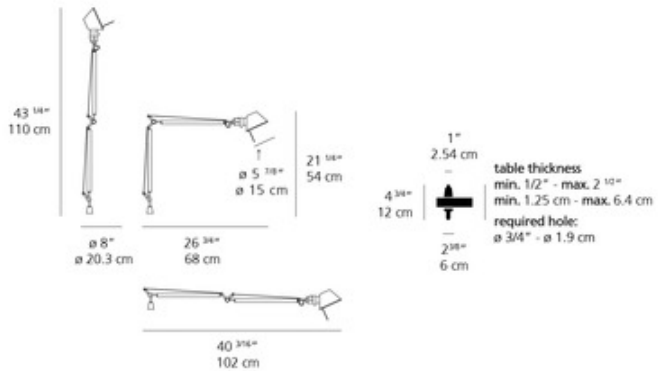

# Tolomeo LED Mini Desk Lamp with In Set Pivot

**Designer:** Michele De Lucchi & Giancarlo Fassina

**Description:**

Tolomeo LED Mini Desk Lamp with In Set Pivot features an extruded aluminum arm, die-cast aluminum joints and tension-control knobs, and stainless steel tension cables. Available Aluminum. Integrated 10 watt 120 volt LED light source. Dimmer switch incorporated on head. In-set support requires 0.75 inch diameter hole and supports 2.5 inch maximum surface depth. Diffuser rotates 90 degrees. UL listed.

Shown in: Aluminum / Aluminum

**List Price:** \$475.00  
**Our Price:** \$380.00

**Shade Color:** Aluminum  
**Body Finish:** Aluminum  
**Lamp:** 5 x LED/10W/120V LED  
**Wattage:** 50W  
**Dimmer:** Included  
**Dimensions:** 40.3"L x 21.25"H x 26.75"D

**Technical Information**

**Luminous Flux:** 357 lumens  
**Lumens/Watt:** 35.70  
**Lamp Color:** 3000 K  
**Color Rendering:** 80 CRI  
**Lamp Life:** 50000 hours

Product Number: <b>ART63490</b>			
Company:		Fixture Type:	Date: Apr 25, 2018
Project:		Approved By:	