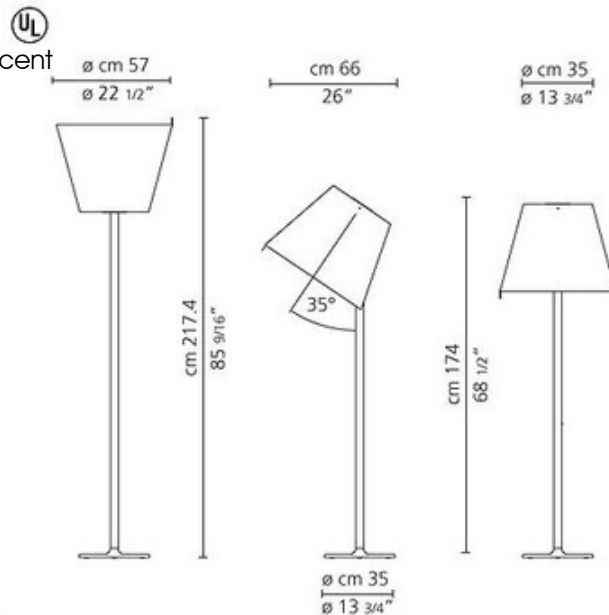

Melampo Mega Floor Lamp

Designer: Adrien Gardere

Description:

The Melampo Mega floor Lamp is a large-scale fixture with an adjustable diffuser to provide direct or indirect lighting. Available with a Bronze painted zamac base and Tan silk satin shade or a Grey painted zamac base and White silk satin shade. Two 150 watt max A21 medium base bulbs are required, but not included. Dimmer included on cord. 22.5 inch width x 85.9 inch overall height. 13.75 inch diameter base. UL listed.

Shown in: Grey

List Price: \$1681.25
Our Price: \$1143.25

Shade Color: N/A
Body Finish: Grey
Lamp: 2 x A21/Medium (E26)/150W/120V Incandescent
 2 x A21/Medium (E26)/120V LED
Wattage: 300W
Dimmer: Included
Dimensions: 68.5"H x 22.5"W