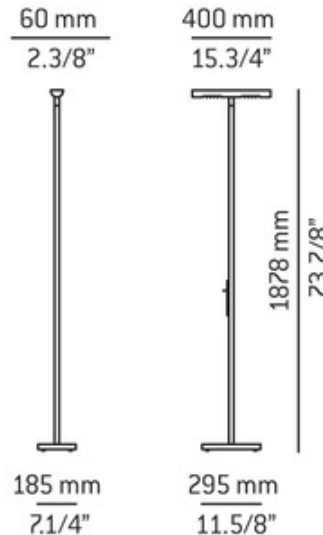

P-2455 Floor Lamp

CE

Description:

P-2455 Floor lamp features a Metal grid shade with Polished Chrome or Brushed Nickel finish. The P-2455 is a metallic floor lamp with a half-round shaped tube and a rectangular base for which time seems to stand still. The dimmer is located in the body for easy access, allowing the light to be dimmed according to the need of the moment. Two 150 watt, 120 volt, T3 R7s base Halogen bulbs are required, but not included. 15.75 inch width x 73.88 inch height x 7.25 inch length.

Shown in: Brushed Nickel

List Price: \$2005.88
 Our Price: \$1783.03

Shade Color: N/A
 Body Finish: Brushed Nickel
 Lamp: 2 x T3/R7s (RSC)/150W/120V Halogen
 Wattage: 300W
 Dimmer: Incandescent
 Dimensions: 7.25"L x 73.88"H x 15.75"W

Product Number: EST63789			
Company:		Fixture Type:	Date: Apr 23, 2018
Project:		Approved By:	

#0503FL-P2455-015H1-XXBN

Fax: (773) 883-6131

Phone: 866-954-4489

Address: 1718 W. Fullerton Ave. Chicago IL 60614