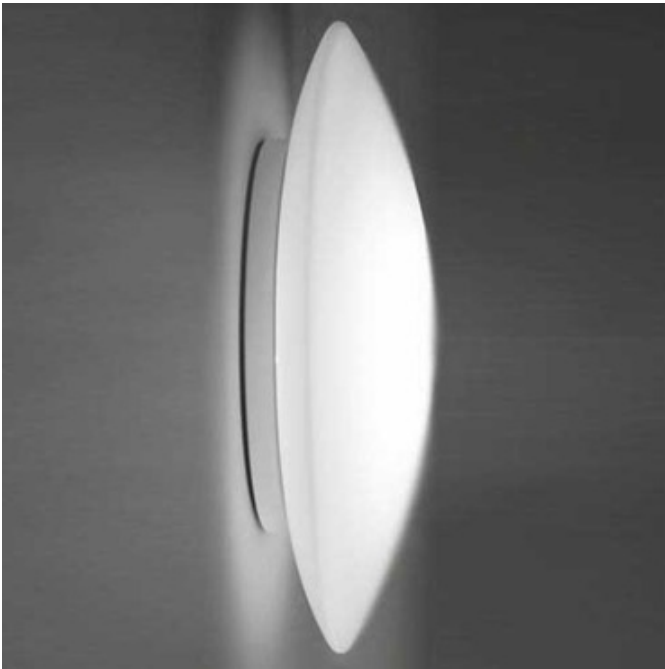

Bis Wall/Ceiling Mount

**Description:**

Bis Wall/Ceiling mount features a hand blown triplex satin Opal glass with a White varnished metal finish. Available in four sizes with incandescent or compact fluorescent lamping. Incandescent requires 120 volt A19 medium base bulbs, not included. Compact fluorescent requires 120 volt G24q-3 twin tube or GX24q-3 triple tube compact fluorescent bulbs, not included. Small: 9.8 inch diameter x 3.5 inch height. Medium: 11.8 inch diameter x 3.5 inch height. Large: 14.6 inch diameter x 3.9 inch height. X-Large: 17.7 inch diameter x 4.3 inch height. UL listed. ADA compliant when used as a wall sconce.

Shown in: White / Satin Opal

List Price: \$550.13  
 Our Price: \$137.53

Shade Color: Satin Opal  
 Body Finish: White  
 Lamp: 2 x T4/GX24q-3/32W/120V Compact Fluorescent  
 Wattage: 64W  
 Dimmer: Not Dimmable  
 Dimensions: 4.3"H x 17.7"W