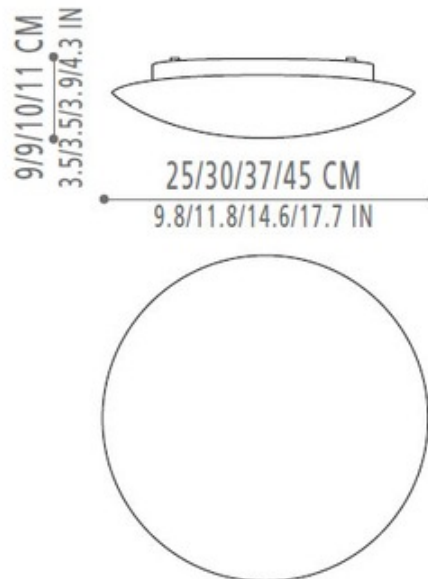

Bis Wall/Ceiling Mount

**Description:**

Bis Wall/Ceiling mount features a hand blown triplex satin Opal glass with a White varnished metal finish. Available in four sizes with incandescent or compact fluorescent lamping. Incandescent requires 120 volt A19 medium base bulbs, not included. Compact fluorescent requires 120 volt G24q-3 twin tube or GX24q-3 triple tube compact fluorescent bulbs, not included. Small: 9.8 inch diameter x 3.5 inch height. Medium: 11.8 inch diameter x 3.5 inch height. Large: 14.6 inch diameter x 3.9 inch height. X-Large: 17.7 inch diameter x 4.3 inch height. UL listed. ADA compliant when used as a wall sconce.

Shown in: White / Satin Opal

List Price: \$550.13  
 Our Price: \$137.53

Shade Color: Satin Opal  
 Body Finish: White  
 Lamp: 2 x T4/GX24q-3/32W/120V Compact Fluorescent  
 Wattage: 64W  
 Dimmer: Not Dimmable  
 Dimensions: 4.3"H x 17.7"W