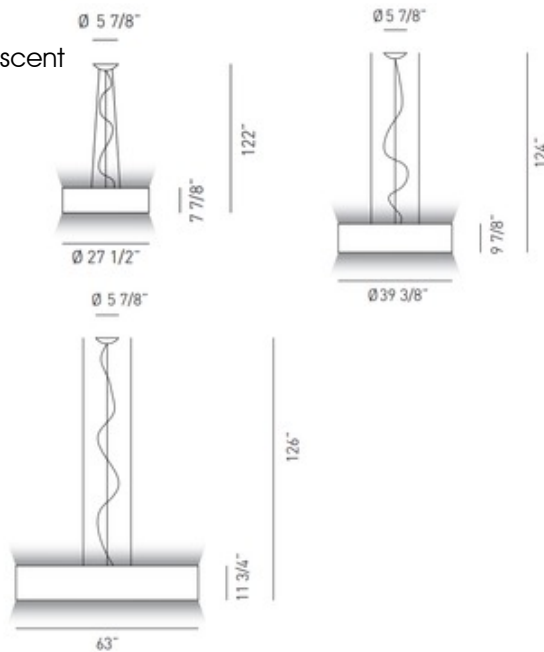

# Skin Pendant

**Description:**

Skin pendant features flame retardant eco-leather shade. Shade available in silver, orange, light blue, ivory white, white, brown, matte black, gold, fire red or green. Features white cable and metal structure. Available with or without lower radial diffuser. Lower radial diffuser available in white, warm white, gold yellow or red. Available in a 39.38 or 63 inch wide option as well as a wall sconce or ceiling flush mount version. Four 20 watt, 120 volt, T3 Coil medium base incandescent lamps not included. General light distribution. ETL listed. Overall maximum height is 122 inches. 27.5 inch diameter x 7.88 inch height.

Shown in: White / Matte Black

List Price: \$2828.57  
 Our Price: \$1980.00

Shade Color: Matte Black  
 Body Finish: White  
 Lamp: 4 x CF/Medium (E26)/20W/120V Compact Fluorescent  
 Wattage: 80W  
 Dimmer: Not Dimmable  
 Dimensions: 122"L x 7.88"H x 27.5"W

Product Number: <b>AXO63862</b>			
Company:		Fixture Type:	Date: May 26, 2018
Project:		Approved By:	

#0144SU-SKIN-028F1-BKWH

Fax: (773) 883-6131

Phone: 866-954-4489

Address: 1718 W. Fullerton Ave. Chicago IL 60614