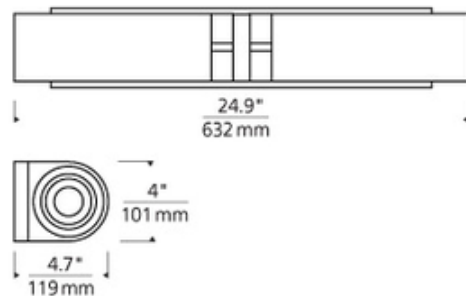

Sara Double Wall Sconce

Description:

Sara Double Wall Sconce is cut from a solid block of Clear crystal and formed into two elegant cylinders surrounding hand-blown inner white diffusers. Finish available in Chrome or Satin Nickel. May be mounted vertically or horizontally. Available with incandescent or compact fluorescent lamp option. Incandescent includes two 120 volt, 60 watt T10 medium base lamps. Fluorescent includes two 120 volt, 18 watt 2GX7 base twin tube non-dimmable compact fluorescent lamps. ETL listed. 24.9 inch width x 4 inch height x 4.7 inch depth.

Shown in: Satin Nickel / Clear

List Price: \$1243.75
Our Price: \$895.50

Shade Color: Clear
Body Finish: Satin Nickel
Lamp: 2 x T10/Medium (E26)/60W/120V Incandescent
Wattage: 120W
Dimmer: Incandescent
Dimensions: 4"H x 24.9"W x 4.7"D