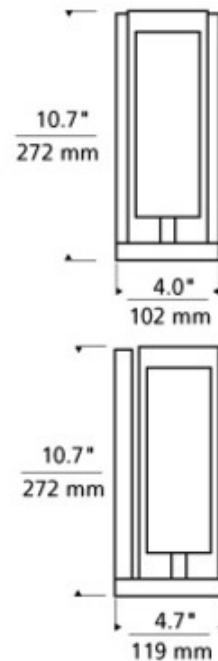

BRAND

Visual Comfort Modern

DESCRIPTION

Sara Wall Sconce is cut from a solid block of Clear crystal and formed into an elegant cylinder surrounding a hand-blown inner white diffuser. Finish available in Antique Bronze, Chrome or Satin Nickel. One 60 watt, 120 volt T10 medium base lamp is required, but not included. ETL listed. 4 inch width x 10.7 inch height x 4.7 inch depth.

SHADE COLOR	Clear
BODY FINISH	Satin Nickel
WATTAGE	43W
DIMMER	Standard 120V
DIMENSIONS	4"W x 10.7"H x 4.7"D
BULB NOT INCLUDED	
LAMP	1 x T10/Medium (E26)/43W/120V Halogen

SPEC # TLG63981

COMPANY

PROJECT

FIXTURE TYPE