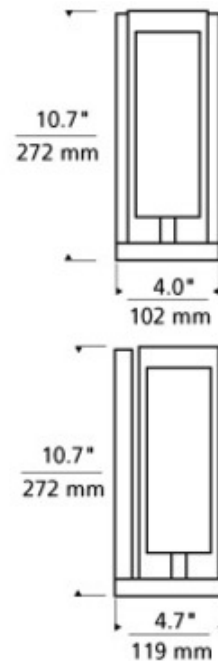

BRAND

Visual Comfort Modern

DESCRIPTION

Sara Wall Sconce is cut from a solid block of Clear crystal and formed into an elegant cylinder surrounding a hand-blown inner white diffuser. Finish available in Antique Bronze, Chrome or Satin Nickel. One 60 watt, 120 volt T10 medium base lamp is required, but not included. ETL listed. 4 inch width x 10.7 inch height x 4.7 inch depth.

SHADE COLOR	Clear
BODY FINISH	Satin Nickel
WATTAGE	43W
DIMMER	Standard 120V
DIMENSIONS	4"W x 10.7"H x 4.7"D
BULB NOT INCLUDED	
LAMP	1 x T10/Medium (E26)/43W/120V Halogen

SPEC # TLG63981

COMPANY	PROJECT	FIXTURE TYPE	APPROVED BY	DATE