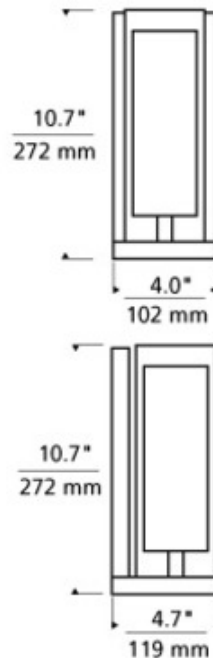

Sara Wall Light

Description:

Sara Wall Sconce is cut from a solid block of Clear crystal and formed into an elegant cylinder surrounding a hand-blown inner white diffuser. Finish available in Antique Bronze, Chrome or Satin Nickel. Fixture available with incandescent or compact fluorescent lamp option. Incandescent: One 60 watt, 120 volt T10 medium base lamp is required, but not included. Compact Fluorescent: Includes 120 volt, 26 watt GX24Q-3 base non-dimmable compact fluorescent lamp. ETL listed. 4 inch width x 10.7 inch height x 4.7 inch depth.

Shown in: Satin Nickel / Clear

List Price: \$675.00
 Our Price: \$540.00

Shade Color: Clear
 Body Finish: Satin Nickel
 Lamp: 1 x T10/Medium (E26)/43W/120V Halogen
 Wattage: 43W
 Dimmer: Incandescent
 Dimensions: 10.7"H x 4"W x 4.7"D

Product Number: TLG6398 1			
Company:		Fixture Type:	Date: Apr 22, 2018
Project:		Approved By:	

#2002WS-SARA-004H1-CLSN

Fax: (773) 883-6131

Phone: 866-954-4489

Address: 1718 W. Fullerton Ave. Chicago IL 60614