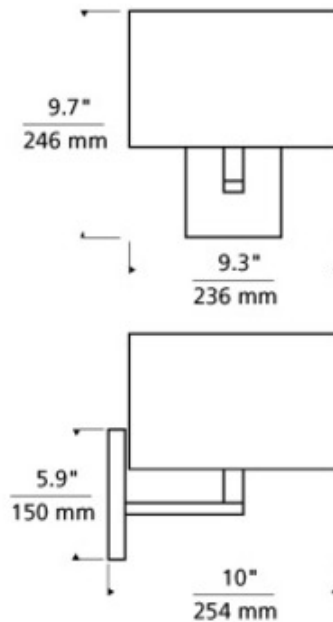

Chelsea Wall Light

Description:

Chelsea wall sconce features a tailored modern fabric drum shade in Heather Gray or White with a White glass diffuser. Finish available in Antique Bronze, Polished Nickel or Satin Nickel. One 75 watt, 120 volt, A19 medium base incandescent (or equivalent) lamp is required, but not included. Dimmable with a standard incandescent dimmer. Mounts up only. ETL listed. 9.3 inch width x 9.7 inch height x 10 inch depth.

Shown in: Satin Nickel / Heather Grey

List Price: \$284.00
Our Price: \$227.20

Shade Color: Heather Grey
Body Finish: Satin Nickel
Lamp: 1 x A19/Medium (E26)/53W/120V Incandescent
 1 x A19/Medium (E26)/120V LED
Wattage: 53W
Dimmer: Incandescent
Dimensions: 9.7"H x 9.3"W x 10"D