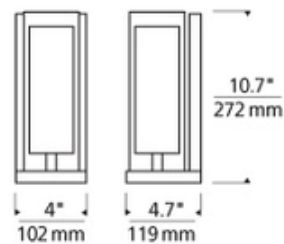

Jayden Wall Light

Description:

Jayden Wall Sconce is cut from a solid block of crystal and formed into an elegant rectangular prism surrounding a hand-blown inner white diffuser. Finish available in Antique Bronze, Chrome or Satin Nickel. Available with incandescent or compact fluorescent lamp option. Incandescent: One 60 watt, 120 volt medium base T10 lamp is required, but not included. Fluorescent: Includes one 26 watt, 120 volt GX24Q-3 base triple tube non-dimmable compact fluorescent lamp. ETL listed. 4 inch width x 10.7 inch height x 4.7 inch depth.

Shown in: Satin Nickel / Clear

List Price: \$725.00
Our Price: \$435.00

Shade Color: Clear
Body Finish: Satin Nickel
Lamp: 1 x T10/Medium (E26)/43W/120V Halogen
Wattage: 43W
Dimmer: Incandescent
Dimensions: 10.7"H x 4"W x 4.7"D