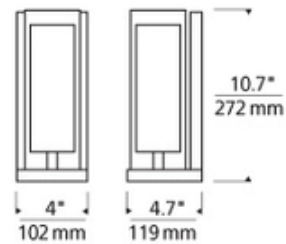

BRAND

Visual Comfort Modern

DESCRIPTION

Jayden Wall Sconce is cut from a solid block of crystal and formed into an elegant rectangular prism surrounding a hand-blown inner white diffuser. Finish available in Chrome or Satin Nickel. One 60 watt, 120 volt medium base T10 lamp is required, but not included. ETL listed. 4 inch width x 10.7 inch height x 4.7 inch depth.

| | |
|--------------------------|---------------------------------------|
| SHADE COLOR | Clear |
| BODY FINISH | Satin Nickel |
| WATTAGE | 43W |
| DIMMER | Standard 120V |
| DIMENSIONS | 4"W x 10.7"H x 4.7"D |
| BULB NOT INCLUDED | |
| LAMP | 1 x T10/Medium (E26)/43W/120V Halogen |