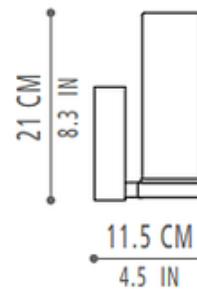

# Stick 65 INC IP44 Single Wall Sconce

CE

**Description:**

Stick 65 Incandescent IP44 Single Wall Sconce features a satin finish Opal triplex blown glass diffuser with closed top. Finish in Chrome. Requires one 60 watt 120 volt A19 medium base incandescent lamp, not included. Dimensions: 2.6 inch width x 8.3 inch height x 4.5 inch depth. IP44 rated for limited wet locations (water splashing against the enclosure from any direction shall have no harmful effect).

Shown in: Chrome / Opal

List Price: \$761.63  
 Our Price: \$609.30

Shade Color: Opal  
 Body Finish: Chrome  
 Lamp: 1 x A19/Medium (E26)/60W/120V Incandescent  
 1 x A19/Medium (E26)/120V LED  
 Wattage: 60W  
 Dimmer: Incandescent  
 Dimensions: 8.3"H x 2.6"W x 4.5"D