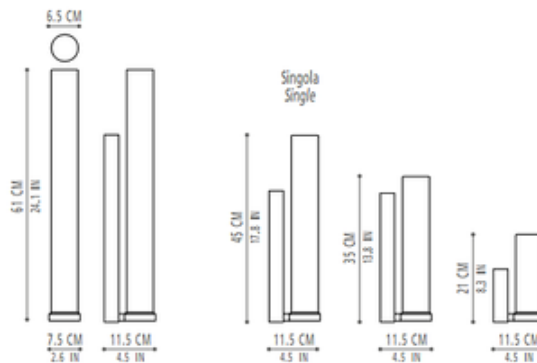

Stick 65 CFL IP44 Single Wall Sconce

Description:

Stick 65 IP44 Single Wall Sconce features a satin finish Opal triplex blown glass diffuser with closed top. Finish in Chrome. Available in four sizes. Small: Requires one 26 watt 120 volt G24q-3 compact fluorescent lamp, not included. 2.6 inch width x 8.3 inch height x 4.5 inch depth. Medium: Requires one 24 watt 120 volt 2G11 compact fluorescent lamp, not included. 2.6 inch width x 13.8 inch height x 4.5 inch depth. Large: Requires one 36 watt 120 volt 2G11 compact fluorescent lamp, not included. 2.6 inch width x 17.8 inch height x 4.5 inch depth. Extra Large: Requires one 55 watt 120 volt 2G11 compact fluorescent lamp, not included. 2.6 inch width x 24.1 inch height x 4.5 inch depth. Dimmable ballast available by special order. IP44 rated for limited wet locations (water splashing against the enclosure from any direction shall have no harmful effect).

Shown in: Chrome / Opal

List Price: \$994.50
 Our Price: \$795.60

Shade Color: Opal
 Body Finish: Chrome
 Lamp: 1 x T5/2G11/24W/120V Compact Fluorescent
 Wattage: 24W
 Dimmer: Not Dimmable
 Dimensions: 13.8"H x 2.6"W x 4.5"D