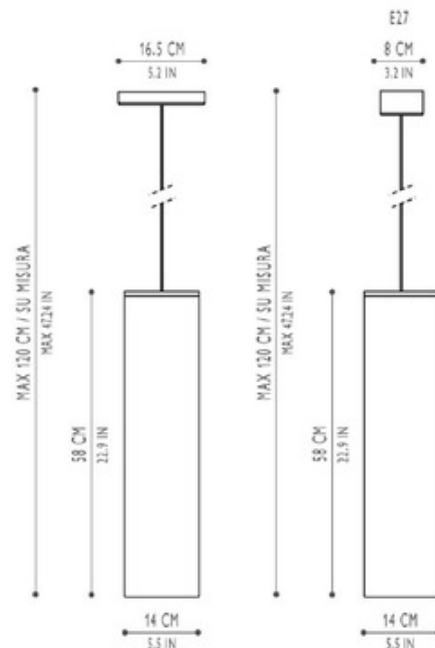

COMPANY

PROJECT

FIXTURE TYPE

APPROVED BY

DATE