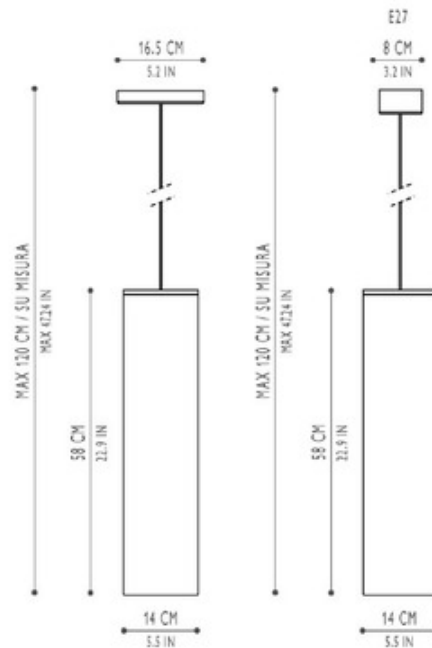

Stick 140 Pendant

CE

Description:

Stick 140 pendant features an opal glass and a chrome finish. Available in a 19.8 or 22.9 inch high option. Also available in a pendant, suspension, table or floor lamp version. Fixture available with incandescent or compact fluorescent lamping option. One 100 watt, 120 volt, A19 medium base incandescent lamp or (1) 55 watt, 120 volt, T5 2G11 base compact fluorescent lamp not included. General light distribution. CE listed. Includes 47.24 inch cable. 5.5 inch diameter x 22.9 inch height.

Shown in: Chrome / Opal

List Price: \$1015.88
 Our Price: \$812.70

Shade Color: Opal
 Body Finish: Chrome
 Lamp: 1 x A19/Medium (E26)/72W/120V Incandescent
 Wattage: 72W
 Dimmer: N/A
 Dimensions: 22.9"H x 5.5"W