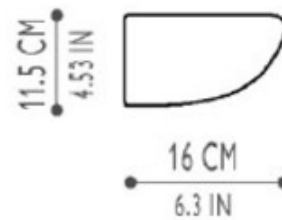

COMPANY

PROJECT

FIXTURE TYPE

APPROVED BY

DATE