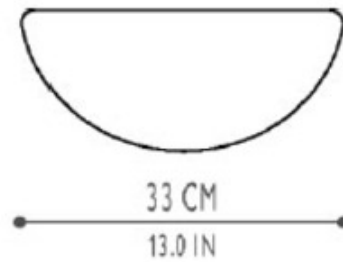

Spicchio Wall Sconce

CE

Description:

Spicchio wall sconce features a satin finished triplex opal glass. Fixture available with halogen, incandescent or compact fluorescent lamping option. Requires (1) 150 watt, 120 volt, T3 R7s base halogen lamp or (2) 60 watt, 120 volt, B10 candelabra lamps or (1) 26 watt, 120 volt, T4 G24Q-3 base compact fluorescent lamping option. General light distribution. CE listed. 13W x 4.53H x 6.3 inch depth.

Shown in: Opal

List Price: \$326.25
 Our Price: \$261.00

Shade Color: Opal
 Body Finish: N/A
 Lamp: 2 x B10/Candelabra (E12)/60W/120V Incandescent
 2 x B10/Candelabra (E12)/120V LED
 Wattage: 120W
 Dimmer: N/A
 Dimensions: 4.53"H x 13"W x 6.3"D