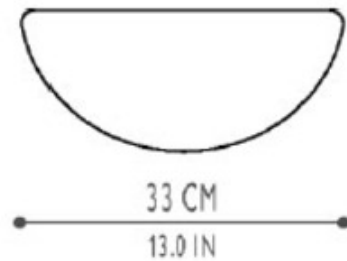

COMPANY

PROJECT

FIXTURE TYPE

APPROVED BY

DATE