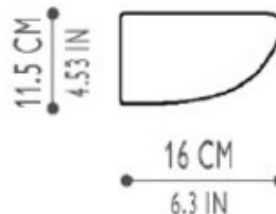

Spicchio Wall Sconce

CE

Description:

Spicchio wall sconce features a satin finished triplex opal glass. Fixture available with halogen, incandescent or compact fluorescent lamping option. Requires (1) 150 watt, 120 volt, T3 R7s base halogen lamp or (2) 60 watt, 120 volt, B10 candelabra lamps or (1) 26 watt, 120 volt, T4 G24Q-3 base compact fluorescent lamping option. General light distribution. CE listed. 13W x 4.53H x 6.3 inch depth.

Shown in: Opal

List Price: \$326.25
 Our Price: \$261.00

Shade Color: Opal
 Body Finish: N/A
 Lamp: 2 x B10/Candelabra (E12)/60W/120V Incandescent
 2 x B10/Candelabra (E12)/120V LED
 Wattage: 120W
 Dimmer: N/A
 Dimensions: 4.53"H x 13"W x 6.3"D