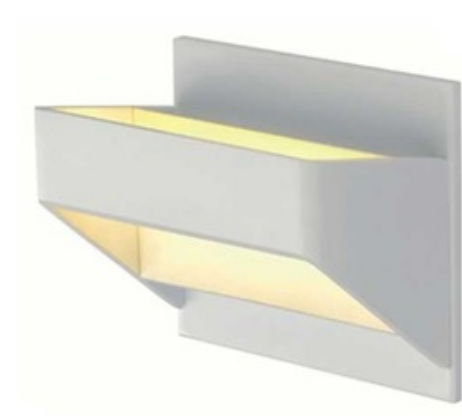

Dacu Space Wall Sconce

Description:

Dacu LED Wall Sconce is made of aluminum with finish in Black, White or Brushed Aluminum with white diffusers. Includes nine 0.5 watt 3000K warm white LEDs, 310 lumens, and 120 volt 200mA LED driver. General light distribution. 5.9 inch width x 5.5 inch height x 3.8 inch depth. ETL listed.

Shown in: White

List Price: \$466.67
Our Price: \$350.00

Shade Color: N/A
Body Finish: White
Lamp: 9 x LED/0.5W/120V LED
Wattage: 4.5W
Dimmer: N/A
Dimensions: 5.5"H x 5.9"W x 3.8"D

Product Number: SLV64220			
Company:		Fixture Type:	Date: Apr 20, 2018
Project:		Approved By:	