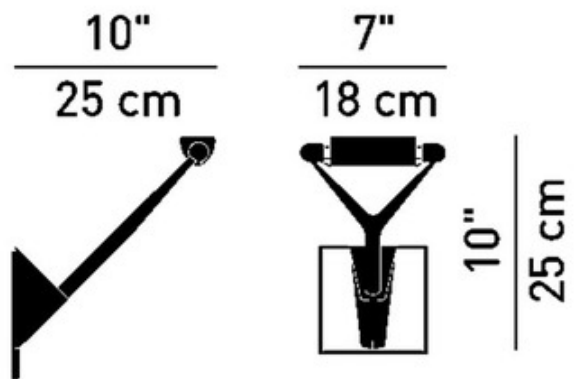

DESCRIPTION

Lola is fabricated with an aluminum stem, rynite head, and microperforated metal reflector with anti-UV protection glass. The adjustable micro perforated diffuser allows light to be directed.

Shown in: Black / Black

SHADE COLOR	Black
BODY FINISH	Black
WATTAGE	200W
DIMMER	Standard 120V
DIMENSIONS	7"W x 10"H x 10"D
BULB NOT INCLUDED	
LAMP	1 x T3/R7s (RSC)/200W/120V Halogen

SPEC #

LPA64473

COMPANY