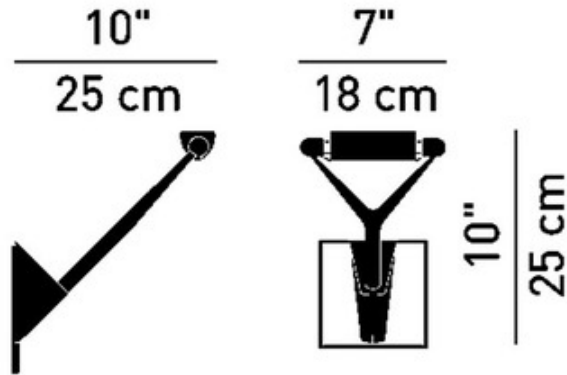

Lola Wall Light

Description:

Lola is fabricated with an aluminum stem, rynite head, and microperforated metal reflector with anti-UV protection glass. Structure in Black. The adjustable micro perforated diffuser allows light to be directed. One 250W 120V T3/R7s linear halogen lamp not included. 7 inches wide x 10 inches high x 10 inches deep. Indirect light distribution. cUL listed. Designed by Alberto Meda, Paolo Rizzato.

Shown in: Black / Black

List Price: \$400.01
 Our Price: \$270.01

Shade Color: Black
 Body Finish: Black
 Lamp: 1 x T3/R7s (RSC)/250W/120V Halogen
 Wattage: 250W
 Dimmer: Incandescent
 Dimensions: 10"H x 7"W x 10"D