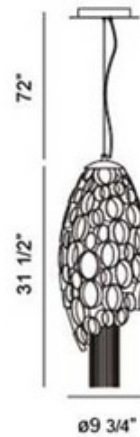

Cameo 4 Light Pendant

Description:

Cameo 4 light pendant features clear crystals and a nickel finish. The machined honeycomb is the perfect shelter for the metal. Features nickel strands. Available in a 1, 2 or 4 light option Also available in a ceiling flush mount, pendant, chandelier and wall sconce version. Four 60 watt, 120 volt, T4 G9 base halogen lamps included. General light distribution. Includes 72 inch cord. 9.75 inch diameter x 31.5 inch height.

Shown in: Nickel / Clear

List Price: \$2225.00
Our Price: \$1780.00

Shade Color: Clear
Body Finish: Nickel
Lamp: 4 x T4/G9/60W/120V Halogen
Wattage: 240W
Dimmer: N/A
Dimensions: 31.5"H x 9.75"W

Product Number: EUF65755			
Company:		Fixture Type:	Date: Mar 18, 2018
Project:		Approved By:	