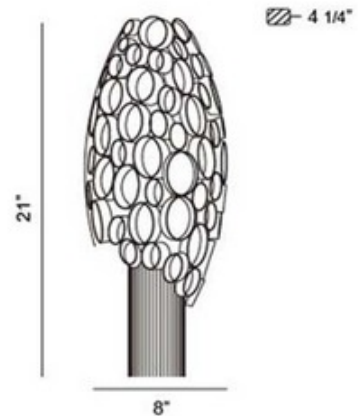

BRAND

Eurofase

DESCRIPTION

Cameo wall sconce features clear crystals and a nickel finish. The machined honeycomb is the perfect shelter for the metal. Features nickel strands. Available in a ceiling flush mount, pendant, chandelier and wall sconce version. Two 60 watt, 120 volt, T4 G9 base halogen lamps included. General light distribution. 8W x 21H x 4.25 inch depth.

SHADE COLOR	Clear
BODY FINISH	Nickel
WATTAGE	120W
DIMMER	N/A
DIMENSIONS	4.25"L x 8"W x 21"H
BULB INCLUDED	
LAMP	2 x JCD/G9/60W/120V Halogen

SPEC #

EUF65757

COMPANY

PROJECT

FIXTURE TYPE

APPROVED BY

DATE