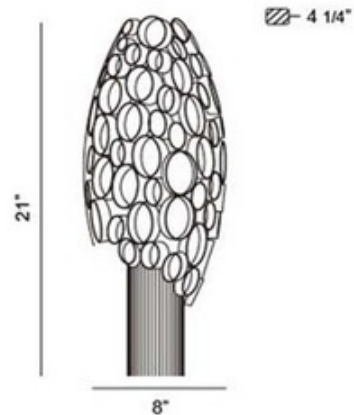

Cameo Wall Sconce

Description:

Cameo wall sconce features clear crystals and a nickel finish. The machined honeycomb is the perfect shelter for the metal. Features nickel strands. Available in a ceiling flush mount, pendant, chandelier and wall sconce version. Two 60 watt, 120 volt, T4 G9 base halogen lamps included. General light distribution. 8W x 21H x 4.25 inch depth.

Shown in: Nickel / Clear

List Price: \$500.00
 Our Price: \$400.00

Shade Color: Clear
 Body Finish: Nickel
 Lamp: 2 x T4/G9/60W/120V Halogen
 Wattage: 120W
 Dimmer: N/A
 Dimensions: 4.25"L x 21"H x 8"W

Product Number: EUFG65757			
Company:		Fixture Type:	Date: Apr 26, 2018
Project:		Approved By:	