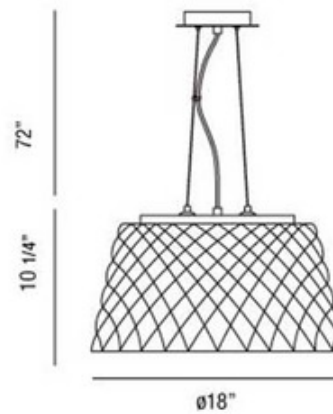

# Altro Large Pendant

**Description:**

Altro pendant features a textured chrome blown glass shade and a chrome finish. Available in a small or large size option. Three 40 watt, 120 volt, T4 JCD G9 base halogen lamps included. General light distribution. Includes 72 inch chain. 18 inch diameter x 10.25 inch height.

Shown in: Chrome / Chrome

**List Price:** \$785.00  
**Our Price:** \$628.00

**Shade Color:** Chrome  
**Body Finish:** Chrome  
**Lamp:** 3 x T4/G9/40W/120V Halogen  
**Wattage:** 120W  
**Dimmer:** Incandescent  
**Dimensions:** 82.25"L x 10.25"H x 18"W