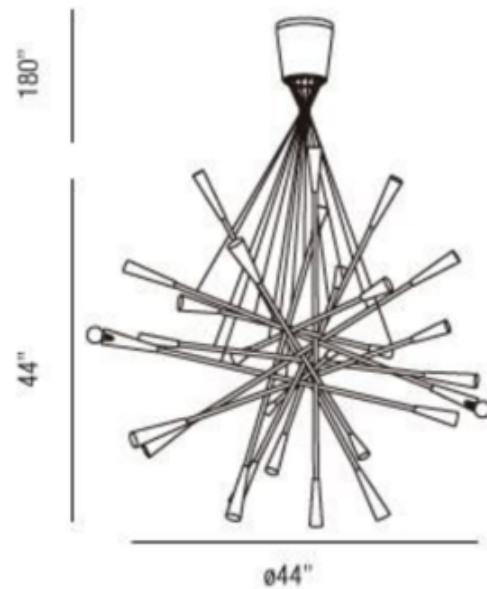

**BRAND**

Eurofase

**DESCRIPTION**

The Zazu 28 Light Chandelier features a Chrome finish with black and chrome accents and braided cable. A complex statement, yet simple in design. This sculptural light uses different materials and textures to create the focal point.

<b>SHADE COLOR</b>	Black
<b>BODY FINISH</b>	Chrome
<b>WATTAGE</b>	1120W
<b>DIMMER</b>	Standard 120V
<b>DIMENSIONS</b>	44"W x 44"H
<b>BULB NOT INCLUDED</b>	
<b>LAMP</b>	28 x G16.5/Candelabra (E12)/40W/120V Incandescent 28 x G16.5/Candelabra (E12)/120V LED

*Technical Information*

**PRODUCT DIMENSIONS** Max Overall Height: 230"

**SPEC #** EUF65782

COMPANY

PROJECT

FIXTURE TYPE

APPROVED BY

DATE