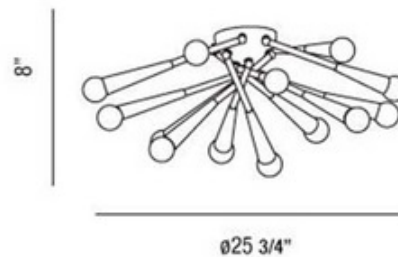

BRAND

Eurofase

DESCRIPTION

Zazu ceiling flush mount features chrome finish color with black or white stems. Available in a ceiling flush mount and chandelier version. Twelve 60 watt, 120 volt, G16.5 candelabra base incandescent lamps not included. General light distribution. 25.75 inch diameter x 8 inch height.

SHADE COLOR	Chrome
BODY FINISH	White
WATTAGE	720W
DIMMER	N/A
DIMENSIONS	25.75"W x 8"H
BULB NOT INCLUDED	
LAMP	12 x G16.5/Candelabra (E12)/60W/120V Incandescent

SPEC # EUF65787

COMPANY	PROJECT	FIXTURE TYPE	APPROVED BY	DATE