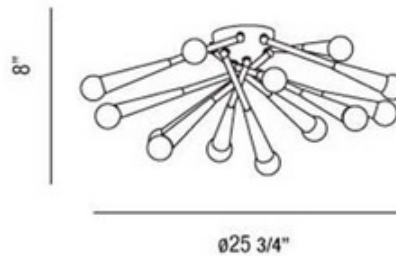

Zazu Ceiling Flush Mount

Description:

Zazu ceiling flush mount features chrome finish color with black or white stems. Available in a ceiling flush mount and chandelier version. Twelve 60 watt, 120 volt, G16.5 candelabra base incandescent lamps not included. General light distribution. 25.75 inch diameter x 8 inch height.

Shown in: White / Chrome

List Price: \$1100.00
Our Price: \$880.00

Shade Color: Chrome
Body Finish: White
Lamp: 12 x G16.5/Candelabra (E12)/60W/120V Incandescent
Wattage: 720W
Dimmer: N/A
Dimensions: 8"H x 25.75"W