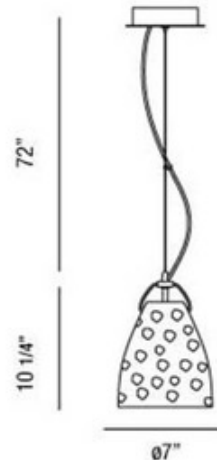

BRAND

Eurofase

DESCRIPTION

Amero pendant features a clear, amber or smoke shade and a chrome finish. Available in a small or large size option. One 60 watt, 120 volt, A19 medium base incandescent lamp not included. General light distribution. Includes 72 inch chain. Small: 7 inch diameter x 10.25 inch height. Large: 9.75 inch diameter x 13.5 inch height.

SHADE COLOR	Clear
BODY FINISH	Chrome
WATTAGE	8W
DIMMER	N/A
DIMENSIONS	7"W x 10.25"H
BULB NOT INCLUDED	
LAMP	1 x A19/Medium (E26)/8W/120V LED 1 x A19/Medium (E26)/120V LED 1 x A19/Medium (E26)/60W/120V Incandescent