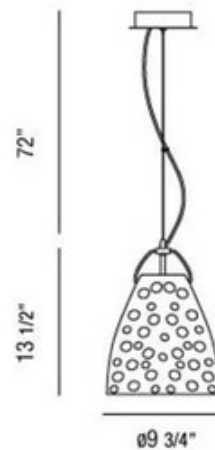

BRAND

Eurofase

DESCRIPTION

Amero pendant features a clear, amber or smoke shade and a chrome finish. Available in a small or large size option. One 60 watt, 120 volt, A19 medium base incandescent lamp not included. General light distribution. Includes 72 inch chain. Small: 7 inch diameter x 10.25 inch height. Large: 9.75 inch diameter x 13.5 inch height.

SHADE COLOR	Clear
BODY FINISH	Chrome
WATTAGE	8W
DIMMER	N/A
DIMENSIONS	7"W x 10.25"H
BULB NOT INCLUDED	
LAMP	1 x A19/Medium (E26)/8W/120V LED 1 x A19/Medium (E26)/120V LED 1 x A19/Medium (E26)/60W/120V Incandescent