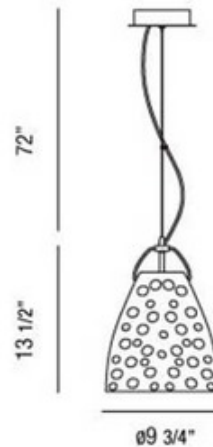

Amero Pendant

Description:

Amero pendant features a clear, amber or smoke shade and a chrome finish. Available in a small or large size option. One 60 watt, 120 volt, A19 medium base incandescent lamp not included. General light distribution. Includes 72 inch chain. Small: 7 inch diameter x 10.25 inch height. Large: 9.75 inch diameter x 13.5 inch height.

Shown in: Chrome / Clear

List Price: \$162.50
Our Price: \$130.00

Shade Color: Clear
Body Finish: Chrome
Lamp: 1 x A19/Medium (E26)/60W/120V Incandescent
 1 x A19/Medium (E26)/120V LED
Wattage: 60W
Dimmer: N/A
Dimensions: 10.25"H x 7"W