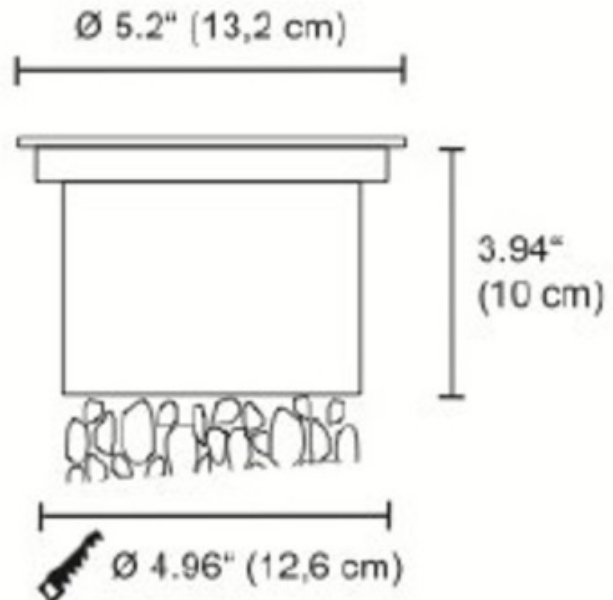

# Wetsy Square PowerLED Recessed Ground Fixture

**Description:**

Wetsy Square PowerLED exterior recessed ground fixture features a stainless steel finish. Available with white or warm white color LED lamps. Includes mounting pot and LED driver. Mounting pot measure 4.9W x 3.9H. Includes three 1 watt, 120 volt PowerLED lamps. General light distribution. Dimensions: 5.2 inch square.

Shown in: Stainless Steel / White

**List Price:** \$992.00  
**Our Price:** \$744.00

**Shade Color:** White  
**Body Finish:** Stainless Steel  
**Lamp:** 3 x LED/1W/120V LED  
**Wattage:** 3W  
**Dimmer:** Not Dimmable  
**Dimensions:** 5.2"L x 5.2"W