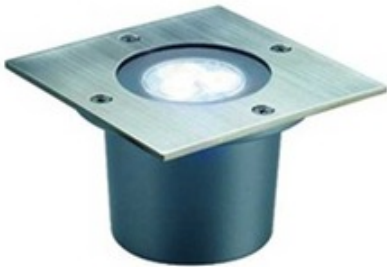

# Wetsy Square PowerLED Recessed Ground Fixture

**Description:**

Wetsy Square PowerLED exterior recessed ground fixture features a stainless steel finish. Available with white or warm white color LED lamps. Includes mounting pot and LED driver. Mounting pot measure 4.9W x 3.9H. Includes three 1 watt, 120 volt PowerLED lamps. General light distribution. Dimensions: 5.2 inch square.

Shown in: Stainless Steel / White

**List Price:** \$992.00  
**Our Price:** \$744.00

**Shade Color:** White  
**Body Finish:** Stainless Steel  
**Lamp:** 3 x LED/1W/120V LED  
**Wattage:** 3W  
**Dimmer:** Not Dimmable  
**Dimensions:** 5.2"L x 5.2"W