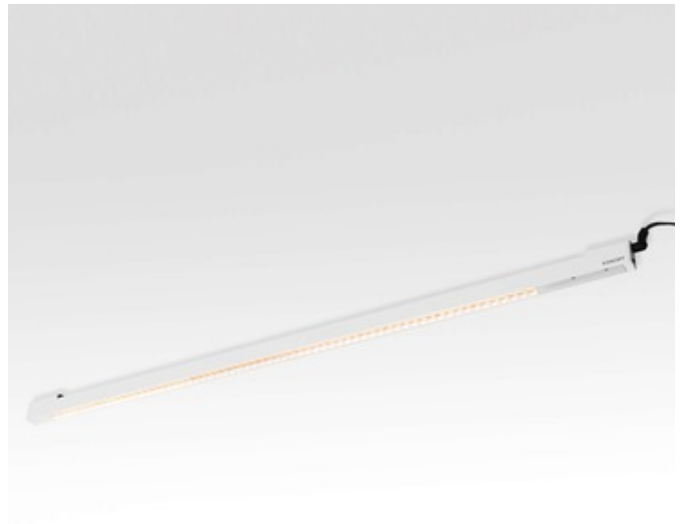

BRAND

Koncept Lighting

DESCRIPTION

The UCX Linear LED Undercabinet Light embodies everything you want in a great undercabinet light—a slim row of tiny LEDs which swivel to shed light where you need it, no bulky bulbs. Available in three sizes with a Metallic Black, Silver, or White finish. UCX included touch controls turn on or off or dim the light easily. UCX lights can easily be daisy chained to connect several lights together with an optional Group Mode to allow for group control. LEED credit eligibility. Integrated LED light source with choice of Warm White (3500K) or Cool White (4500K) color temperature. 19.3/26.8/36.7 inch width x 0.6 inch height x 1 inch depth. Includes luminaire only; daisy chain cords, power adapters, and male to male connectors sold separately.

SHADE COLOR	N/A
BODY FINISH	White
WATTAGE	16W
DIMMER	Included
DIMENSIONS	26.79"W x 0.6"H x 1"D
INTEGRATED LED MODULE	
LAMP	LED/16W/120V LED

Technical Information

LUMINOUS FLUX	760 lumens
LUMENS/WATT	47.50
LAMP COLOR	4500K
COLOR RENDERING	85 CRI