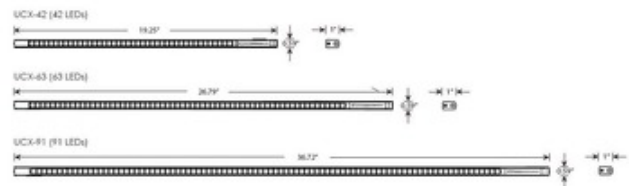

COMPANY	PROJECT	FIXTURE TYPE	APPROVED BY	DATE