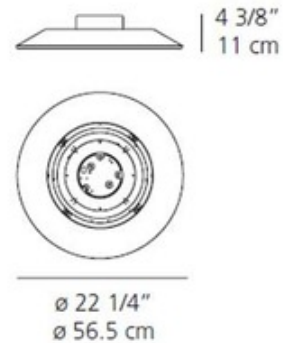

DESIGNER

James Irvine

BRAND

Artemide

DESCRIPTION

Float C Ceiling Flush Mount features an opal diffuser and painted aluminum finish. One 55 watt, 120 volt, T5 2GX13 base compact fluorescent lamp is required, but not included. General light distribution. UL listed. 22.25 inch diameter x 4.38 inch height.

| | |
|-------------------|---|
| SHADE COLOR | Opal |
| BODY FINISH | Aluminum |
| WATTAGE | 55W |
| DIMMER | N/A |
| DIMENSIONS | 22.25"W x 4.38"H |
| BULB NOT INCLUDED | |
| LAMP | 1 x T5/2GX13/55W/120V Compact Fluorescent |