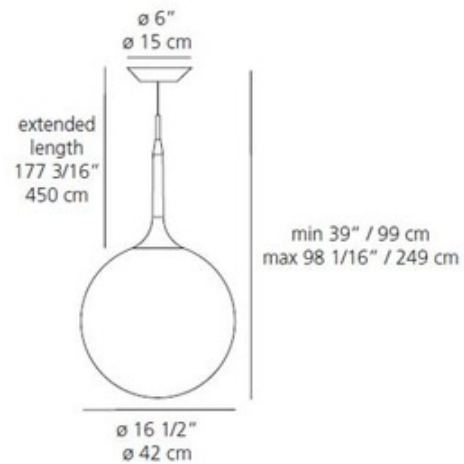

Castore Extended Suspension

Designer: Michele De Lucchi and H. Ubbens

Description:

Castore Extended Suspension series feature white hand blown glass diffusers with external etched finish. Available in three sizes. Diffusers support in steel tubing, covered by a tapered sleeve in white translucent molded polycarbonate, allowing for partial soft diffusion of light from diffusion of light from diffuser. Suspension cable in stainless steel, ceiling plate in steel with canopy in white molded thermoplastic mounting to standard electrical junction boxes. One 100/150 watt max 120 volt medium base bulb is required, but not included. Overall extended height is 177.18 inches. Small: 10 inch diameter x 28.25 inch height. Medium: 13.75 inch diameter x 32.75 inch height. Large: 16.5 inch diameter x 39 inch height. UL listed. Made in Italy.

Shown in: White / White

List Price: \$706.25
Our Price: \$565.00

Shade Color: White
Body Finish: White
Lamp: 1 x A19/Medium (E26)/72W/120V Incandescent
Wattage: 72W
Dimmer: Incandescent
Dimensions: 28.25"H x 10"W