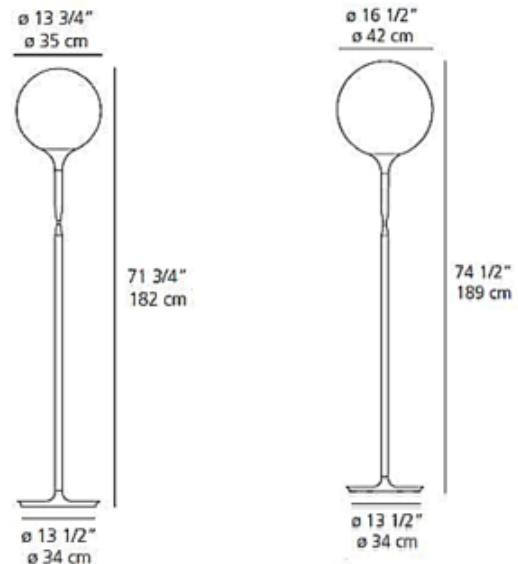

Castore Floor Lamp

Designer: Michele De Lucchi and H. Ubbens

Description:

Castore Floor Lamp features a diffuser in white hand-blown venetian glass with external etched finish. Stem upper section in steel tubing covered by a tapered sleeve in white translucent molded polycarbonate, allowing for partial soft diffusion of light from diffuser. Stem lower section in steel tubing with matte white powder coated finish. Touch dimmer activated by chrome steel ring positioned between upper and lower stem sections. Available in a small or large size option. Small: One 100 watt, 120 volt A-type medium base lamp is required, but not included. 13.75 inch diameter x 71.75 inch height. Large: One 150 watt, 120 volt A21 medium base lamp is required, but not included. 16.5 inch diameter x 74.5 inch height.

Shown in: White / White

List Price: \$1293.75
Our Price: \$1035.00

Shade Color: White
Body Finish: White
Lamp: 1 x A19/Medium (E26)/72W/120V Incandescent
 1 x A21/Medium (E26)/120V LED
Wattage: 72W
Dimmer: N/A
Dimensions: 71.75"H x 13.75"W