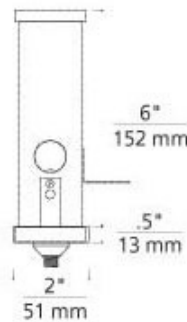

FreeJack LED 2 Inch Square Flush Canopy

Description:

This FreeJack 2 inch Square LED Flush Canopy 12V Satin Nickel mounts to a special 2 inch square x 6 inch deep junction box (included). It also consists of an electronic transformer (included) that fits in junction box. For use with any Freejack LED 12V pendant or head (sold separately). For ceiling use only. Available in Satin Nickel, Chrome, White, Black or Antique Bronze. Dimmable with a low voltage electronic dimmer, sold separately. ETL listed.

Shown in: Chrome

List Price: \$162.50
 Our Price: \$117.00

Shade Color: N/A
 Body Finish: Chrome
 Lamp: N/A
 Wattage: N/A
 Dimmer: Low Voltage Electronic
 Dimensions: 2"L x 5"H x 2"W

Product Number: TLG66082			
Company:		Fixture Type:	Date: Mar 22, 2018
Project:		Approved By:	