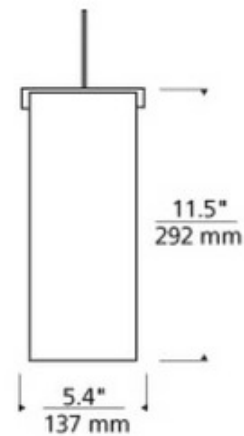

BRAND Visual Comfort Modern

DESCRIPTION

Freejack Halogen Boreal Pendant features a natural hemp fabric shade in Ivory with recycled paper backing topped with recycled sand-cast metal work in Antique Bronze or White Bronze. The product also ships in environmentally-friendly recycled packaging. Includes one 50 watt, 12 volt, JC GY6.35 halogen bi-pin lamp, six feet of field-cutttable suspension cable, and a Freejack connector. ETL listed. 5.4 inch diameter x 11.5 inch height x 83.5 inch overall length. Canopy required if used as a monopoint, sold separately.

| | |
|----------------------|---------------------------------------|
| SHADE COLOR | Ivory |
| BODY FINISH | White Bronze |
| WATTAGE | 50W |
| DIMMER | Dimmable |
| DIMENSIONS | 83.5"L x 5.4"W x 11.5"H |
| BULB INCLUDED | |
| LAMP | 1 x JC/GY6.35 (bipin)/50W/12V Halogen |