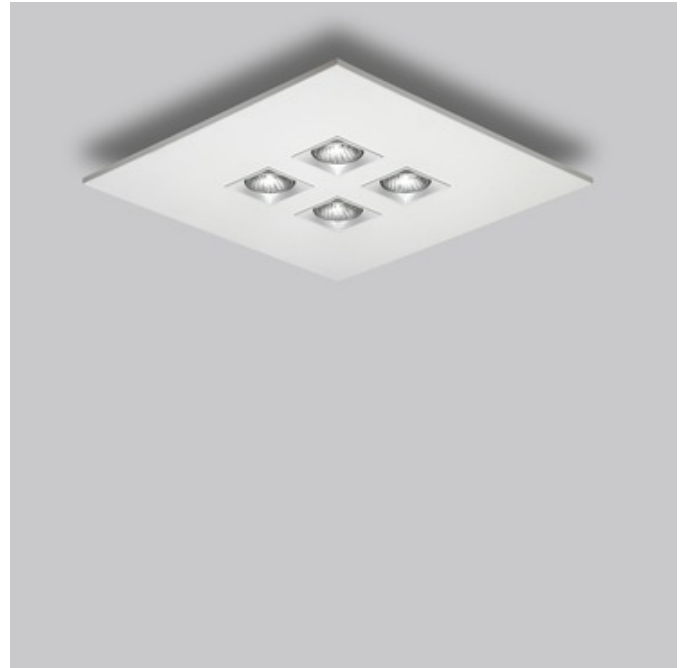

**DESIGNER**

Flemming Bjorn

**BRAND**

Lightology Collection

**DESCRIPTION**

Polifemo 4 light square ceiling flush mount features a metallic grey lacquered finish. Available as a 2, 4, and 5 light rectangular version. Four 75 watt, 120 volt, MR16 lamps, included. Downward light distribution. Listing pending. Made in Spain.

<b>SHADE COLOR</b>	N/A
<b>BODY FINISH</b>	Gray
<b>WATTAGE</b>	300W
<b>DIMMER</b>	Standard 120V
<b>DIMENSIONS</b>	18"L x 18"W x 3"H
<b>BULB INCLUDED</b>	
<b>LAMP</b>	4 x MR20/GU10/75W/120V Halogen

**SPEC #** MLN6648