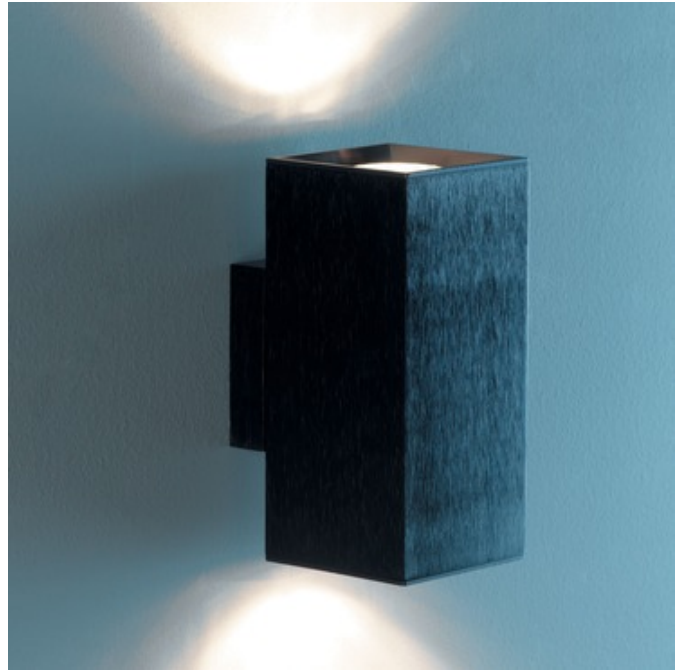

Lightology

Dau Double Wall Sconce

SPEC #

MLN6665

DESIGNER

Flemming Bjorn

BRAND

Lightology Collection

DESCRIPTION

Dau Double wall sconce features a cube shaped fixture with a black finish. Also available in single wall sconce or single and three light ceiling version. Two 75 watt, 120 volt, G9 halogen lamp, included. Upward/downward light distribution. Listing pending. ADA compliant. Made in Spain.

SHADE COLOR	N/A
BODY FINISH	Black
WATTAGE	150W
DIMMER	Standard 120V
DIMENSIONS	3.1"W x 6.8"H x 3.9"D
BULB INCLUDED	
LAMP	2 x MR16/GU10/75W/120V Halogen 2 x MR16/GU10/120V LED

SPEC # MLN6665

COMPANY

PROJECT