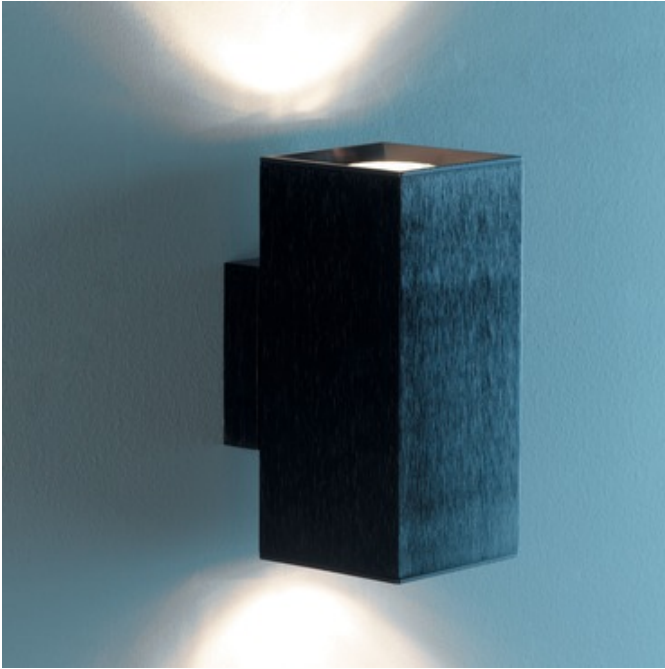

Dau Double Wall Sconce

ADA

Designer: Flemming Bjorn

Description:

Dau Double wall sconce features a cube shaped fixture with a black finish. Also available in single wall sconce or single and three light ceiling version. Two 75 watt, 120 volt, G9 halogen lamp, included. Upward/ downward light distribution. Listing pending. ADA compliant. Made in Spain.

Shown in: Black

List Price: \$418.00
Our Price: \$376.20

Shade Color: N/A
Body Finish: Black
Lamp: 2 x MR16/GU10/75W/120V Halogen
 2 x MR16/GU10/120V LED
Wattage: 150W
Dimmer: Incandescent
Dimensions: 6.8"H x 3.1"W x 3.9"D