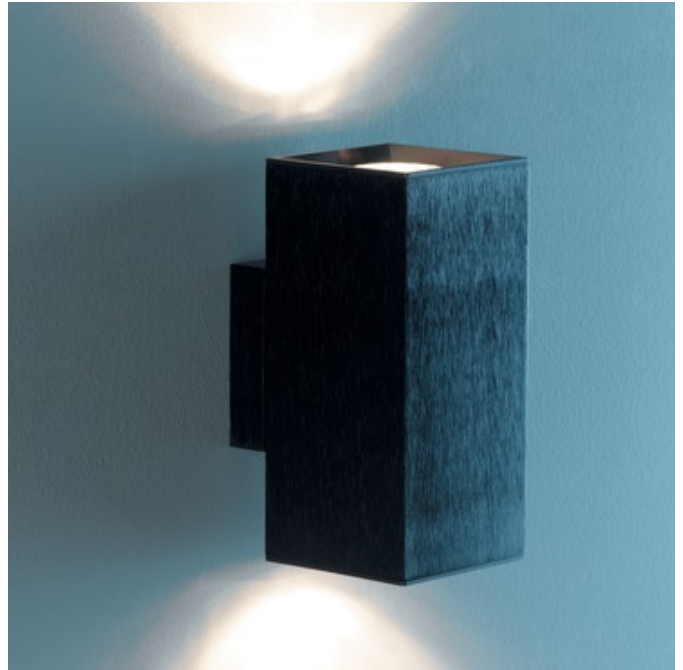

Lightology

Dau Double Wall Sconce

SPEC #

MLN6665

DESIGNER

Flemming Bjorn

BRAND

Lightology Collection

DESCRIPTION

Dau Double wall sconce features a cube shaped fixture with a black finish. Also available in single wall sconce or single and three light ceiling version. Two 75 watt, 120 volt, G9 halogen lamp, included. Upward/downward light distribution. Listing pending. ADA compliant. Made in Spain.

SHADE COLOR	N/A
BODY FINISH	Black
WATTAGE	150W
DIMMER	Standard 120V
DIMENSIONS	3.1"W x 6.8"H x 3.9"D
BULB INCLUDED	
LAMP	2 x MR16/GU10/75W/120V Halogen 2 x MR16/GU10/120V LED

SPEC # MLN6665

COMPANY

PROJECT