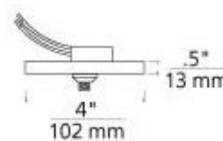

# FreeJack LED Round Flush Canopy

**Description:**

Freejack 4 inch LED round flush canopy with one Freejack port for use in conjunction with any LED 12V Freejack element to create a decorative ceiling fixture. Available in black, chrome, satin nickel, antique bronze and white finish. Canopy mounts to a standard 4-inch square, 2-inch deep electrical box with round plaster ring (not included.) Includes transformer which mounts inside junction box. If wall mounting, head should be no longer than 6 inches. Dimmable with a low voltage electronic dimmer. ETL listed.

Shown in: Satin Nickel

**List Price:** \$118.75  
**Our Price:** \$95.00

**Shade Color:** N/A  
**Body Finish:** Satin Nickel  
**Lamp:** 1 x LED/12V LED  
**Wattage:** N/A  
**Dimmer:** Low Voltage Electronic  
**Dimensions:** 5"H x 4"W