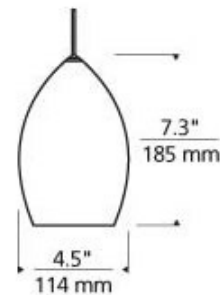

COMPANY

PROJECT

FIXTURE TYPE

APPROVED BY

DATE