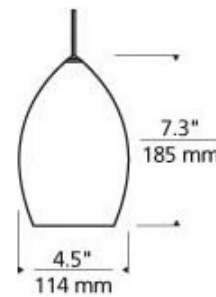

FreeJack LED Firefrost Pendant

Description:

Freejack LED Firefrost Pendant features Murano glass with frosted or case glass interior. Outer glass available in Amber, Chartreuse, Cobalt, Red or White. Finish available in Antique Bronze, Chrome or Satin Nickel. Includes one 8 watt replaceable 3000K Sora LED module, 90CRI, 500 lumens, six feet of field-cutable suspension cable, and a Freejack connector. ETL listed. 4.5 inch diameter x 7.3 inch height x 79.3 inch length. Canopy required for use as a monopoint, sold separately.

Shown in: Satin Nickel / White

List Price: \$393.76
 Our Price: \$315.01

Shade Color: White
 Body Finish: Satin Nickel
 Lamp: 1 x LED/8W/12V LED
 Wattage: 8W
 Dimmer: Dimmable
 Dimensions: 79.3"L x 7.3"H x 4.5"W

Technical Information

Luminous Flux: 500 lumens
 Lumens/Watt: 62.50
 Lamp Color: 3000 K
 Color Rendering: 90 CRI

Product Number: TLG67017			
Company:		Fixture Type:	Date: Apr 20, 2018
Project:		Approved By:	