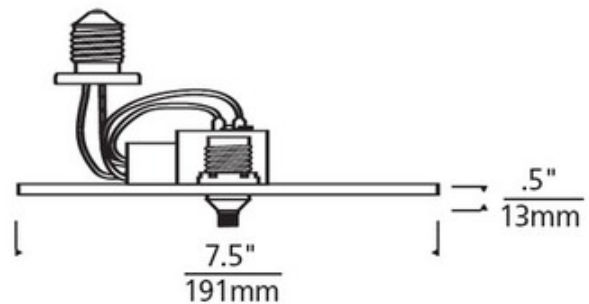

**BRAND**

Visual Comfort Modern

**DESCRIPTION**

The Freejack Recessed Can Adapter 12V is use to retrofit existing recessed downlights for use with FreeJack elements. Mounts to any recessed can that is 6.25 to 6.50 inches in diameter with C shape hooks on the inside can wall. Transformer included. Available in White. Dimmable with a low voltage electronic dimmer, sold separately. ETL listed for use with the following recessed cans: Juno IC2, Juno IC22, Juno TC2 and TC2R, Halo H7T and H7RT, Cooper Lighting H27RT, Capri (Thomas) Lighting PR75ASIC/TPR75ASIC/DY6431, Progress Lighting P7TG, P8TG and PIO8TG.

<b>SHADE COLOR</b>	N/A
<b>BODY FINISH</b>	Chrome
<b>WATTAGE</b>	N/A
<b>DIMMER</b>	Low Voltage Electronic
<b>DIMENSIONS</b>	7.5"W x 5"H
<b>LAMP</b>	N/A

**SPEC #** TLG67166

COMPANY	PROJECT	FIXTURE TYPE	APPROVED BY	DATE