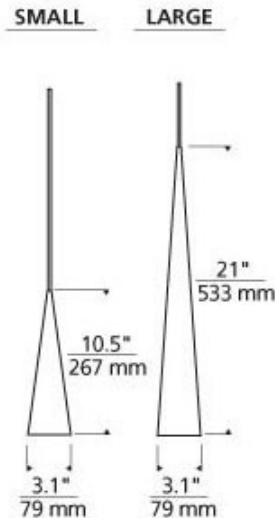

FreeJack LED Summit Pendant

Description:

Summit Freejack LED Pendant features a sleek satin nickel metal cone. Available in large and small versions. Includes one 6 watt replaceable SORAA MR16 LED module, 3000K color temperature, 90CRI, 435 delivered lumens, six feet of field-cutable suspension cable, and a Freejack connector. Small: 3.1 inch diameter x 10.5 inch height x 82.5 inch overall length. Large: 3.1 inch diameter x 21 inch height x 93 inch overall length. ETL listed. A Freejack canopy is required if used as a monopoint, sold separately.

Shown in: Satin Nickel

List Price: \$325.02
 Our Price: \$234.01

Shade Color: N/A
 Body Finish: Satin Nickel
 Lamp: 1 x LED/6W/12V LED
 Wattage: 6W
 Dimmer: Dimmable
 Dimensions: 82.5"L x 10.5"H x 3.1"W

Technical Information
 Luminous Flux: 435 lumens
 Lumens/Watt: 72.50
 Lamp Color: 3000 K
 Color Rendering: 90 CRI

Product Number: TLG67267			
Company:		Fixture Type:	Date: Mar 22, 2018
Project:		Approved By:	