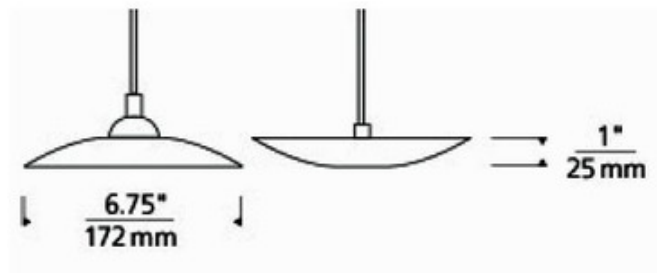

# Diz Kable Lite Pendant

**Description:**

Kable Lite Diz Pendant features a transparent glass plate floating around the exposed secured MR16 lamp. Glass available in Clear, Havana Brown, or Steel Blue with a Satin Nickel or Chrome finish. May be mounted up or down. One 50 watt, 12 volt GU5.3 MR16 halogen lamp is required, but not included. Includes six feet of field-cutttable suspension cable and a Kable Lite connector. ETL listed. 6.75 inch width x 1 inch height.

Shown in: Satin Nickel / Steel Blue

**List Price:** \$193.75  
**Our Price:** \$155.00

- Shade Color:** Steel Blue
- Body Finish:** Satin Nickel
- Lamp:** 1 x MR16/GU5.3 (bipin)/50W/12V Halogen  
 1 x MR16/GU5.3 (bipin)/12V LED
- Wattage:** 50W
- Dimmer:** Dimmable
- Dimensions:** 73"L x 1"H x 6.75"W