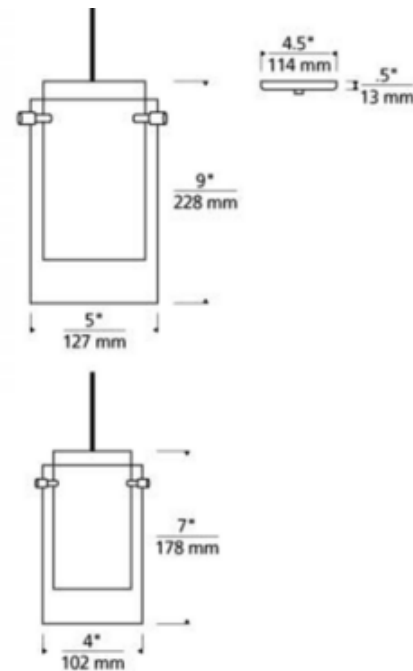

Echo Pendant

Description:

The Echo Pendant features a transparent cylinder shade over a white case glass cylinder. Outer shade available in Amber, Aquamarine, Clear, Smoke or Steel Blue. Finish available in Black, Satin Nickel, White or Antique Bronze. Black, White and Satin Nickel finish options highlighted with Satin Nickel details and clear cable. Antique Bronze finish highlighted with Antique Bronze detail and brown cable. Available in two sizes. One 60 watt, 120 volt E11 mini candelabra lamp is required, but not included. Includes six feet of field-cutttable suspensioon cable and a 4.5 inch round flush mount canopy. ETL listed. Small: 4 inch diameter x 7 inch height x 79 inch length. Large: 5 inch diameter x 7 inch height x 81 inch overall length.

Shown in: Satin Nickel / Smoke

List Price: \$462.50
 Our Price: \$370.00

Shade Color: Smoke
 Body Finish: Satin Nickel
 Lamp: 1 x T3/Minican (E11)/60W/120V Halogen
 1 x A19/Medium (E26)/120V LED
 Wattage: 60W
 Dimmer: Incandescent
 Dimensions: 79"L x 7"H x 4"W