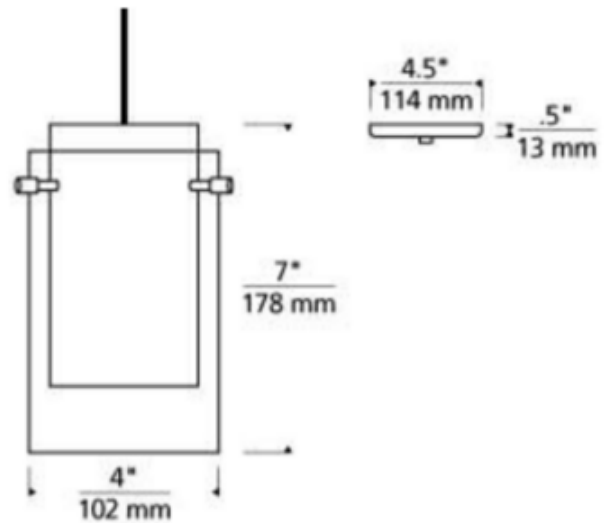

**BRAND**

Visual Comfort Modern

**DESCRIPTION**

The Echo Small Pendant features a transparent cylinder shade over a white case glass cylinder. Includes six feet of field-cuttable suspension cable and a 4.5 inch round flush mount canopy. ETL listed.

<b>SHADE COLOR</b>	Smoke
<b>BODY FINISH</b>	Satin Nickel
<b>WATTAGE</b>	60W
<b>DIMMER</b>	Standard 120V
<b>DIMENSIONS</b>	4"W x 7"H
<b>BULB NOT INCLUDED</b>	
<b>LAMP</b>	1 x T3/Minican (E11)/60W/120V Halogen

*Technical Information*

<b>PRODUCT DIMENSIONS</b>	Cord Length: 72"
---------------------------	------------------

<b>SPEC #</b>	TLG68040
---------------	----------

COMPANY	PROJECT	FIXTURE TYPE	APPROVED BY	DATE