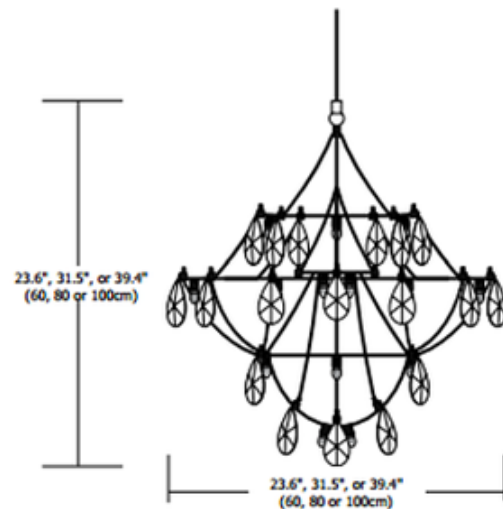

BRAND

PureEdge Lighting

DESCRIPTION

Crystal Galaxy Chandelier without downlight features hanging crystals and a Satin Nickel finish. Available in 24 and 39 inch versions, with Krypton or LED lamping. General light distribution. Xenon: 2 watt, 12 volt E10 base Krypton lamps included. LED: .5 watt 2400K LED bulbs included. Dimensions: Small: 23.6 inch diameter. Large: 39.4 inch diameter. Includes 72 inches of cable and is overall height adjustable to 78.4 inches. Includes magnetic transformer and is dimmable with Lutron Maestro MALV low voltage magnetic dimmer control, sold separately. ETL listed.

SHADE COLOR	Crystal
BODY FINISH	Satin Nickel
WATTAGE	22.5W
DIMMER	Low Voltage Magnetic
DIMENSIONS	23.6"W x 23.6"H
BULB INCLUDED	
LAMP	45 x T3.25/E10/0.5W/12V LED

SPEC # EDG68360

COMPANY	PROJECT	FIXTURE TYPE	APPROVED BY	DATE