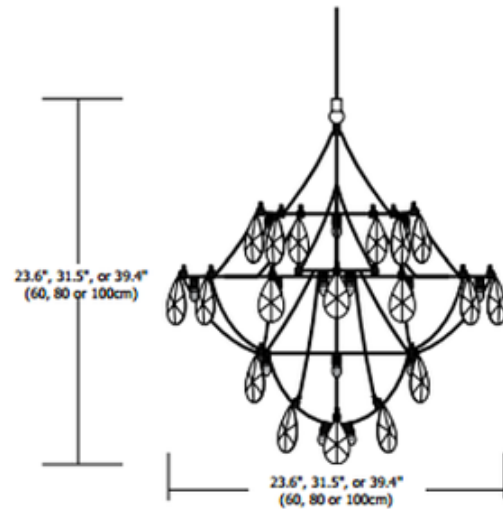

BRAND

PureEdge Lighting

DESCRIPTION

Crystal Galaxy Chandelier without downlight features hanging crystals and a Satin Nickel finish. Available in 24 and 39 inch versions, with Krypton or LED lamping. General light distribution. Xenon: 2 watt, 12 volt E10 base Krypton lamps included. LED: .5 watt 2400K LED bulbs included. Dimensions: Small: 23.6 inch diameter. Large: 39.4 inch diameter. Includes 72 inches of cable and is overall height adjustable to 78.4 inches. Includes magnetic transformer and is dimmable with Lutron Maestro MALV low voltage magnetic dimmer control, sold separately. ETL listed.

SHADE COLOR	Crystal
BODY FINISH	Satin Nickel
WATTAGE	22.5W
DIMMER	Low Voltage Magnetic
DIMENSIONS	23.6"W x 23.6"H
BULB INCLUDED	
LAMP	45 x T3.25/E10/0.5W/12V LED

SPEC # EDG68360

COMPANY	PROJECT	FIXTURE TYPE	APPROVED BY	DATE