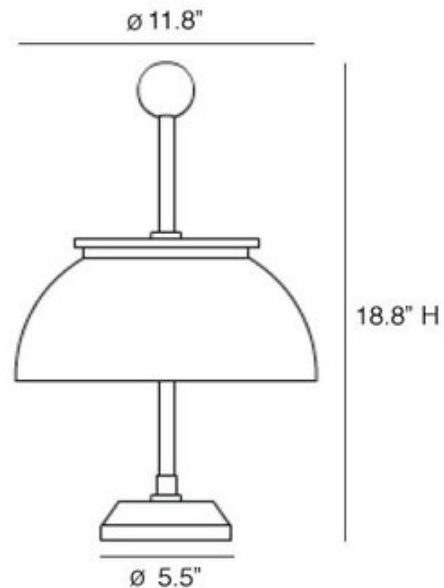

Alfa Table Lamp

Description:

Alfa Table, the first Artemide table lamp designed by Sergio Mazza in 1959 was reintroduced to the US market in 2010. Diffuser in crystal glass with hand turned metal structure in nickel plate and base in black marble. Two 40 watt G16 1/2 incandescent lamps not included. 11 13/16 inches wide x 18 15/16 inches high. 5.5 inch diameter base.

Shown in: Nickel / Crystal

List Price: \$987.50
 Our Price: \$671.50

Shade Color: Crystal
 Body Finish: Nickel
 Lamp: 2 x G16.5/Candelabra (E12)/40W/120V Incandescent
 Wattage: 80W
 Dimmer: Incandescent
 Dimensions: 18.8"H x 11.8"W