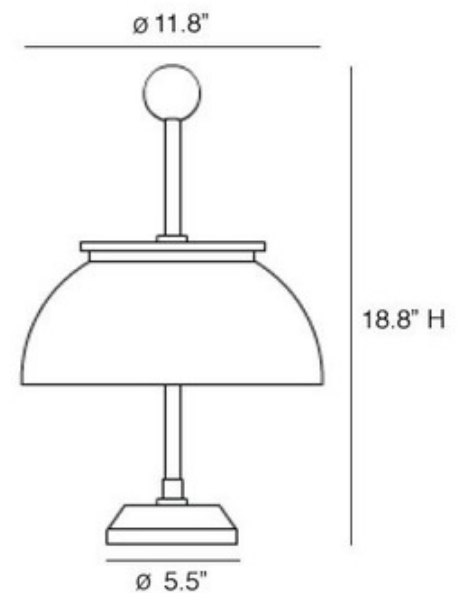

COMPANY

PROJECT

FIXTURE TYPE

APPROVED BY

DATE