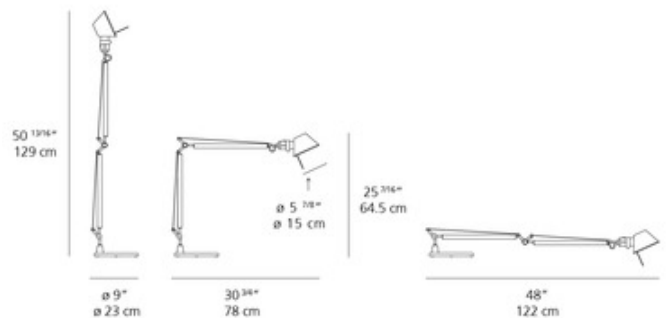

DESIGNER Michele De Lucchi & Giancarlo Piretti
BRAND Artemide

DESCRIPTION

Tolomeo LED Classic Desk Lamp features an aluminum finish. Fully adjustable arm in extruded aluminum, joints and tension control knobs in die-cast aluminum, and cables in stainless steel. Dimmer switch incorporated on head. 30.75 inches deep x 25 7/16 inches high x 48 inch maximum extended arm. Available with Table base, In Set Pivot, or Clamp mounting option. Choice of 3000K or Artemide My White Light technology which allows color temperature to be set anywhere from 2500K to 10,000K.

Shown in: Aluminum / Aluminum

SHADE COLOR	Aluminum
BODY FINISH	Aluminum
WATTAGE	12W
DIMMER	Included
DIMENSIONS	48"L x 9"W x 50.81"H x 9"D
INTEGRATED LED MODULE	
LAMP	1 x LED/12W/120V LED

Technical Information

LUMINOUS FLUX	420 lumens
LUMENS/WATT	35.00
LAMP COLOR	Tunable White
COLOR RENDERING	80 CRI

SPEC # ART68405

COMPANY	PROJECT	FIXTURE TYPE	APPROVED BY	DATE