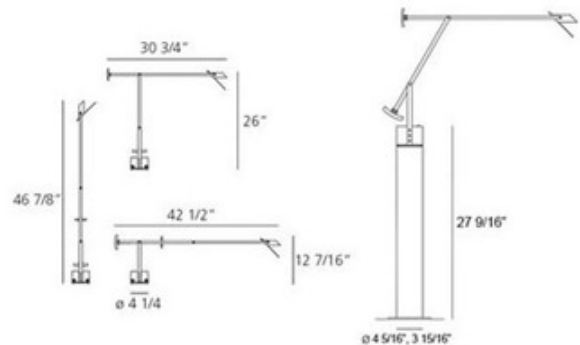

COMPANY	PROJECT	FIXTURE TYPE	APPROVED BY	DATE