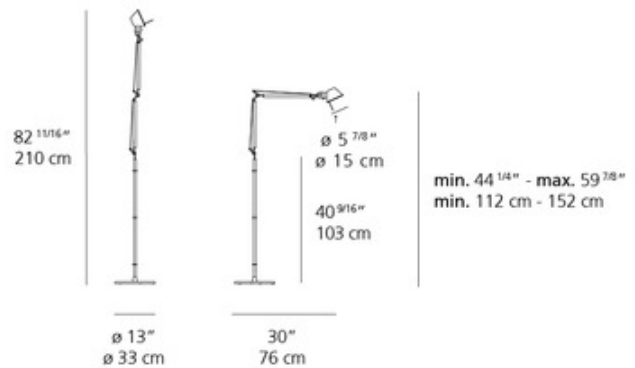

# Tolomeo Mini Floor Lamp

**Designer:** Michele De Lucchi & Giancarlo Fassina

**Description:**

Tolomeo Mini LED Floor Lamp features a fully adjustable arm in polished aluminum, joints and tension control knobs in polished die-cast aluminum, and a weighted steel base. Two lamping options. INC: One 100 watt max 120 volt medium base bulb is required, but not included. LED: Integrated 10 watt 120 volt LED light source. On/Off switch located on head. 13 inch base width x 82.7 inch maximum height x 30 inch depth. UL listed.

Shown in: Aluminum / Aluminum

**List Price:** \$850.00  
**Our Price:** \$680.00

**Shade Color:** Aluminum  
**Body Finish:** Aluminum  
**Lamp:** 1 x LED/10W/120V LED  
**Wattage:** 10W  
**Dimmer:** Not Dimmable  
**Dimensions:** 82.7"H x 13"W x 30"D

**Technical Information**

**Luminous Flux:** 357 lumens  
**Lumens/Watt:** 35.70  
**Lamp Color:** 3000 K  
**Color Rendering:** 80 CRI  
**Lamp Life:** 50000 hours

Product Number: <b>ART68423</b>			
Company:		Fixture Type:	Date: Apr 20, 2018
Project:		Approved By:	