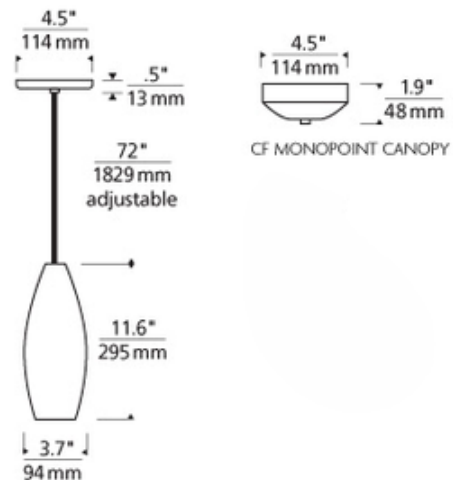

BRAND Visual Comfort Modern

DESCRIPTION

Soda Pendant features a sleek glass shade infused with bubbles in White or Amber with finish in White, Satin Nickel, Antique Bronze, Black or White. Black, Satin Nickel and White finish options supplied with six feet of field adjustable clear cable. Antique Bronze finish supplied with six feet field adjustable brown cable. Includes 120 volt, 75 watt or equivalent A19 medium base lamp and 4.5 inch round flush canopy or 32 watt GX24Q-3 base triple tube compact fluorescent lamp and 4.5 inch round surface canopy with non-dimmable electronic ballast. ETL listed. 3.7 inch diameter x 11.6 inch height shade x 83.6 inch overall length.

SHADE COLOR	Amber
BODY FINISH	Satin Nickel
WATTAGE	75W
DIMMER	Standard 120V
DIMENSIONS	83.6"L x 3.7"W x 11.6"H
BULB INCLUDED	
LAMP	1 x A19/Medium (E26)/75W/120V Incandescent 1 x A19/Medium (E26)/120V LED

SPEC # TLG68484

COMPANY	PROJECT	FIXTURE TYPE	APPROVED BY	DATE