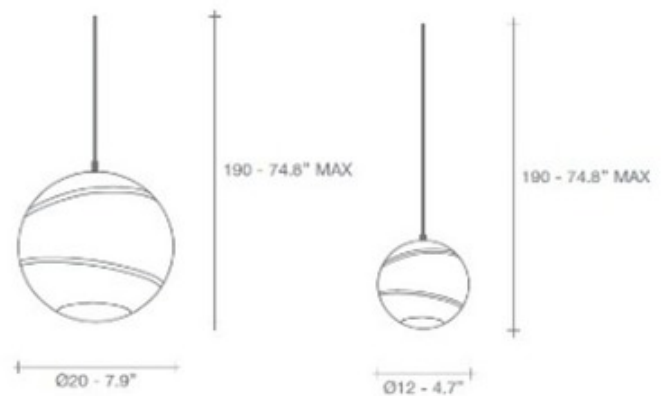

BRAND

Terzani USA

DESCRIPTION

The Bond Pendant offers either clear Black or White glass with a Gold Leaf inner surface of the shell and Nickel finish.

SHADE COLOR	White
BODY FINISH	Nickel
WATTAGE	35W
DIMMER	Standard 120V
DIMENSIONS	74.8"L x 7.9"W
BULB NOT INCLUDED	
LAMP	1 x JCD/G9/35W/120V Halogen