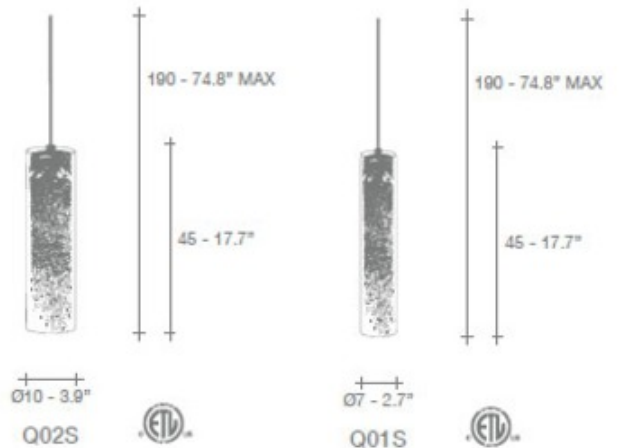

**BRAND**

Terzani USA

**DESCRIPTION**

Frame Cylinder Pendant features a delicate metal leaf pattern in Coral, White, Silver, or Gold inside a clear glass cylindrical shade. Available in two sizes. 2.7/3.9 inch width x 17.7 inch height x 74.8 inch maximum length. Also available in a Cone shape pendant version. One 40 watt 120V CA10 E12 lamp not included. ETL listed. Designed by Terzani Lab.

<b>SHADE COLOR</b>	Coral
<b>BODY FINISH</b>	N/A
<b>WATTAGE</b>	40W
<b>DIMMER</b>	Standard 120V
<b>DIMENSIONS</b>	74.8"L x 3.9"W x 17.7"H
<b>BULB NOT INCLUDED</b>	
<b>LAMP</b>	1 x CA10/Candelabra (E12)/40W/120V Incandescent 1 x CA10/Candelabra (E12)/120V LED