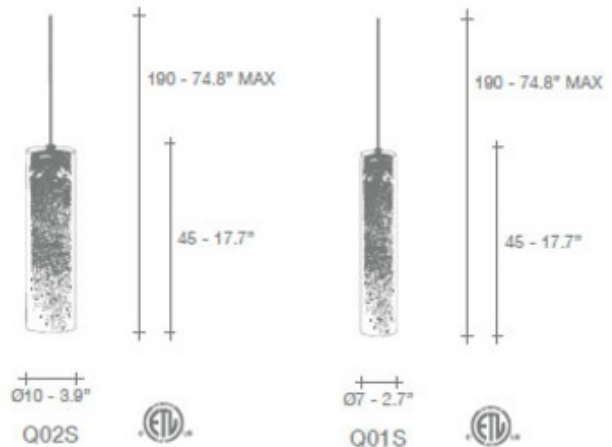

Frame Cylinder Pendant

Description:

Frame Cylinder Pendant features a delicate metal leaf pattern in Coral, White, Silver, or Gold inside a clear glass cylindrical shade. Available in two sizes. 2.7/3.9 inch width x 17.7 inch height x 74.8 inch maximum length. Also available in a Cone shape pendant version. One 40 watt 120V CA10 E12 lamp not included. ETL listed. Designed by Terzani Lab.

Shown in: Coral

List Price: \$1475.00
 Our Price: \$1003.00

Shade Color: Coral
 Body Finish: N/A
 Lamp: 1 x CA10/Candelabra (E12)/40W/120V Incandescent
 1 x CA10/Candelabra (E12)/120V LED
 Wattage: 40W
 Dimmer: Incandescent
 Dimensions: 74.8"L x 17.7"H x 3.9"W