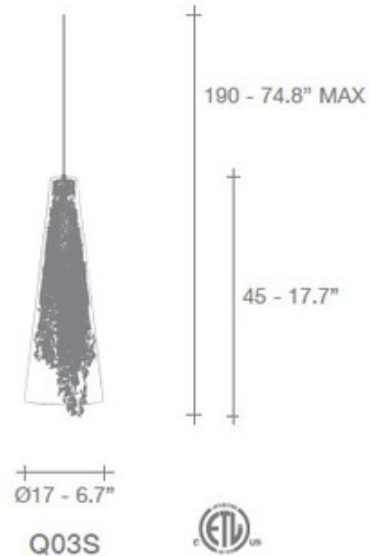

# Frame Cone Pendant

**Description:**

Frame Cone Pendant features a metal coral pattern in Gold, Silver, White, or Coral inside a clear glass shade. 6.7 inch width x 17.7 inch height x 74.8 inch maximum length. Also available in two cylinder shape pendant versions. One 60 watt 120V CA10 E12 candelabra not included. ETL listed. Designed by Terzani Lab.

Shown in: Silver

**List Price:** \$1818.75  
**Our Price:** \$1455.00

**Shade Color:** Silver  
**Body Finish:** N/A  
**Lamp:** 1 x CA10/Candelabra (E12)/60W/120V Incandescent  
 1 x CA10/Candelabra (E12)/120V LED  
**Wattage:** 60W  
**Dimmer:** Incandescent  
**Dimensions:** 74.8"L x 17.7"H x 6.7"W