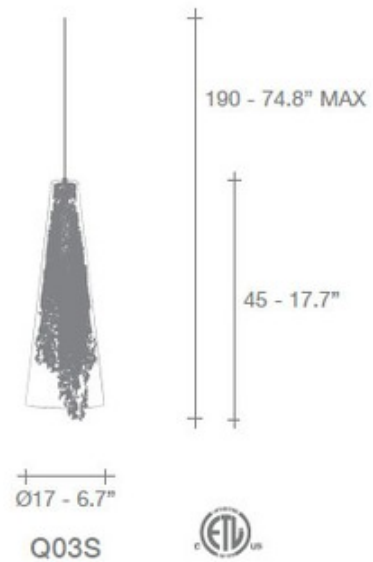

COMPANY	PROJECT	FIXTURE TYPE	APPROVED BY	DATE