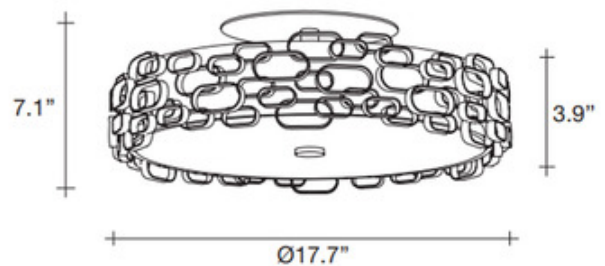

BRAND

Terzani USA

DESCRIPTION

The Glamour Flush Mount Ceiling features random geometric rings available in Nickel, White or Gold plated finish with a white opaline glass diffuser. ETL listed.

SHADE COLOR	Gold
BODY FINISH	N/A
WATTAGE	12W
DIMMER	Standard 120V
DIMENSIONS	17.7"W x 7.1"H
BULB NOT INCLUDED	
LAMP	3 x B10/Candelabra (E12)/4W/120V LED